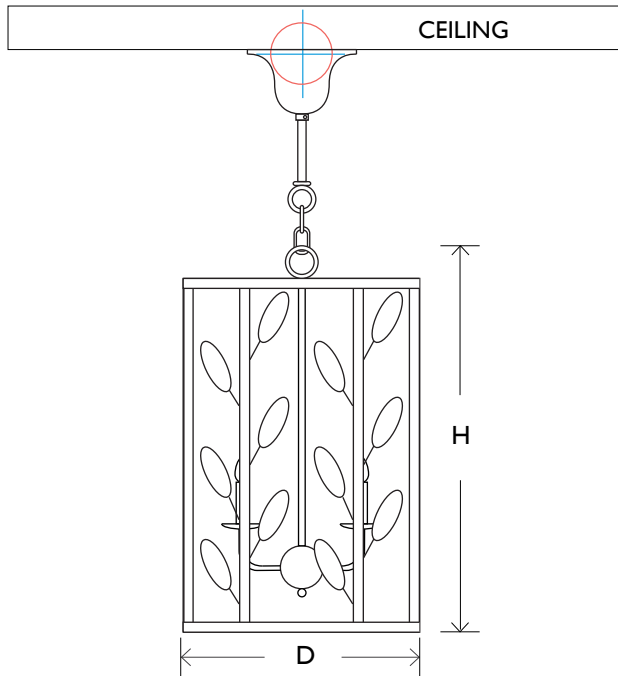

# VILLAVERDE

LONDON

FOLIAGE

METAL LANTERN | I1092

Consult chart (right) for sizing

Consult chart (right) for sizing

\*The height of the ceiling light is taken from the lowest point of the product to the ceiling fitting

## BESPOKE SIZES AVAILABLE\*

4 light	H 60cm H 23.6"	D 40cm D 15.7"	Kg 6 Lb 13.2
---------	-------------------	-------------------	-----------------

All measurements are approximate and may vary due to the nature of handmade products, please consult with our design team if you require bespoke sizes.