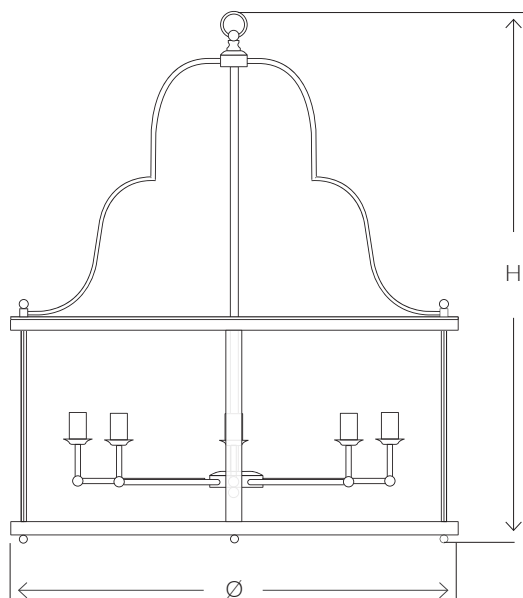

100 cm chain supplied

Consult chart (right) for sizing

The height of the ceiling light is taken from the lowest point of the fitting to where the chain starts. An allowance of approximately 18cm or 7" should be added to the height of such ceiling lights to allow for a minimal length of chain and the ceiling rose.

All our product are handmade, therefore variances may occur.

VILLAVERDE LONDON

AREZZO CONTEMPORARY METAL LANTERN | I1094

SIZES*

6 light	H 72cm H 28.3"	Diam 62cm Diam 24.4"	Kg 18 Lb 40
8 light	H 100cm H 39.4"	Diam 92cm Diam 36.2"	Kg 30 Lb 67