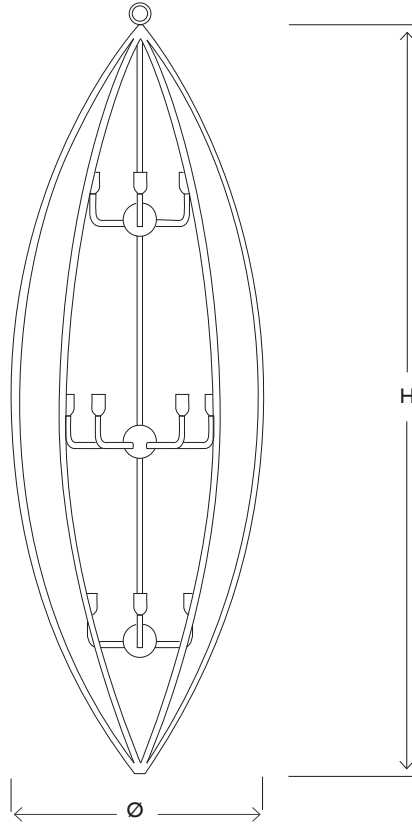

VILLAVERDE

LONDON

ARIS

METAL CHANDELIER 11026

Consult chart (right) for sizing

SIZES*

3+6+3 Light	H 180cm	Diam 62cm	Kg12
	H 70.9"	Diam 24.4"	Lb 26

Bespoke size available

MATERIALS

METAL
Hand painted metal.

OTHER FINISHES
Candle holders and chain to match metal finishes.

METAL FINISHES
Colour palettes available online.

DETAILS

SUSPENSION

All ceiling lights are supplied with approximately 100cm or 40" of chain. If additional chain is required please specify this with your order so that the fitting can be wired with an additional amount of cable. Additional costs may apply.

All lighting is made to CE standards
UL listing upon request

SHADES

Silk and cotton shades available for this product.
Colour palettes available online.

* The height of the ceiling light is taken from the lowest point of the fitting should be added to the height of such ceiling lights to allow for a minimal to where the chain starts. An allowance of approximately 18cm or 7" length of chain and the ceiling rose.