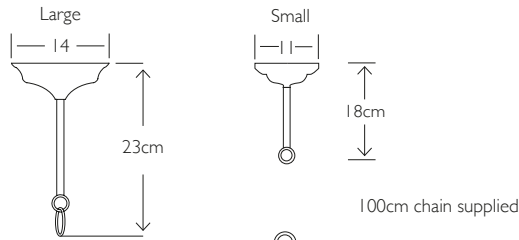

VILLAVERDE

LONDON

ARIS

METAL CHANDELIER 11026

Consult chart (right) for sizing

SIZES*

3+6+3 Light	H 180cm	Diam 62cm	Kg12
	H 70.9"	Diam 24.4"	Lb 26

Bespoke size available

All lighting is made to CE standards
UL listing upon request

SHADES

Silk and cotton shades available for this product.
Colour palettes available online.

* The height of the ceiling light is taken from the lowest point of the fitting should be added to the height of such ceiling lights to allow for a minimal to where the chain starts. An allowance of approximately 18cm or 7" length of chain and the ceiling rose.