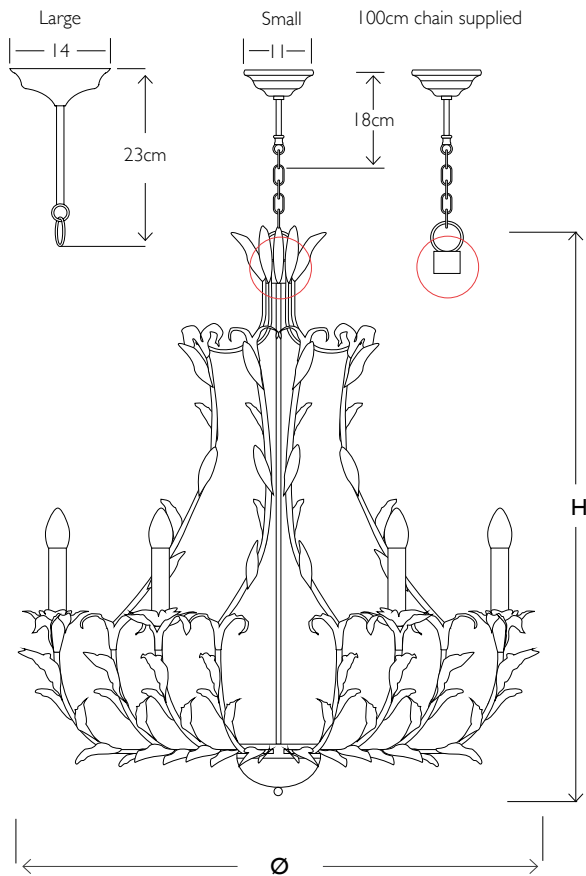

VILLAVERDE LONDON

BELFORT METAL CHANDELIER | 1024

Consult chart (right) for sizing

SIZES*

8 light	H 110cm H 43.3"	Diam 90cm Diam 35.4"	Kg 13 Lb 28
Bespoke sizes available			

MATERIALS

METAL
Hand painted metal.

OTHER FINISHES
Candle holders and chain to match metal finishes.

METAL FINISHES
Colour palettes available online.

SUSPENSION

All ceiling lights are supplied with approximately 100cm or 40" of chain. If additional chain is required please specify. Additional costs may apply.