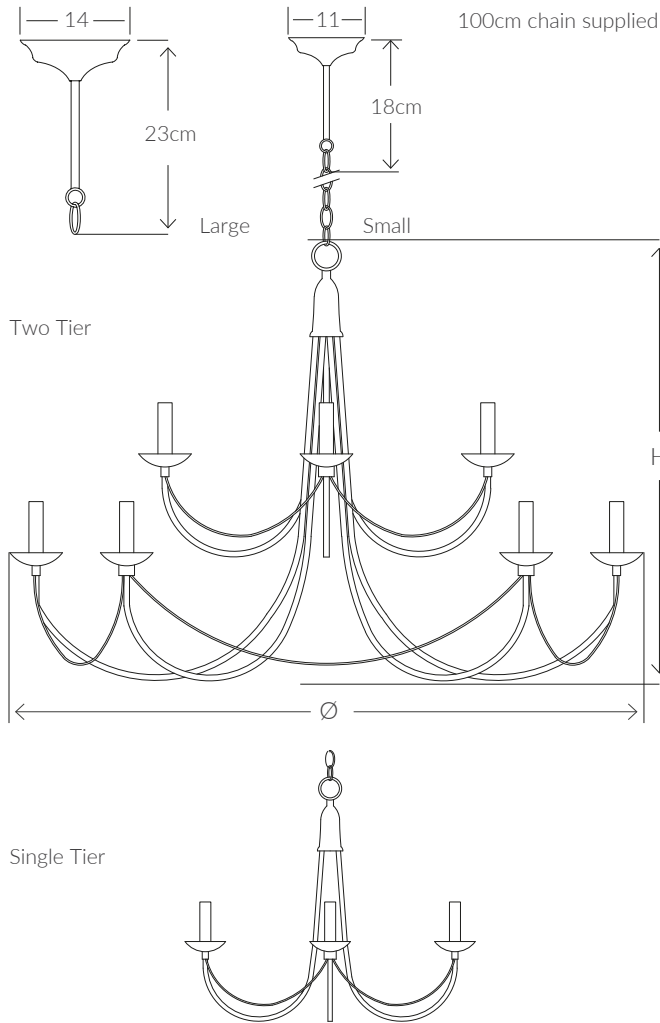

## CASA METAL CHANDELIER 10938

Consult chart (right) for sizing

\*The height of the ceiling light is taken from the lowest point of the fitting to the higher(rings excluded). Should be added to the height of such ceiling lights to allow for a minimal to where the chain starts an allowance of approximately 18cm or 7" length of chain and the ceiling rose.

### SIZES\*

3 light	H 40cm H 15.7"	Diam 42cm Diam 16.5"	Kg 2 Lb 4.4
5 light	H 42cm H 16.5"	Diam 50cm Diam 19.7"	Kg 2,5 Lb 5.5
6 light	H 54cm H 21.3"	Diam 73cm Diam 28.7"	Kg 2,5 Lb 5.5
8 light	H 54cm H 21.3"	Diam 82cm Diam 32.3"	Kg 3,5 Lb 7.7
6+6 light	H 75cm H 29.5"	Diam 110cm Diam 43.3"	Kg 5,5 Lb 12.1
12 light	H 75cm H 29.5"	Diam 130cm Diam 51.2"	Kg 11 Lb 24.3
12+6 light	H 98cm H 38.6"	Diam 130cm Diam 51.2"	Kg 14 Lb 30.9
12+6+6 light	H 98cm H 38.6"	Diam 140cm Diam 55.1"	Kg 17 Lb 37.5