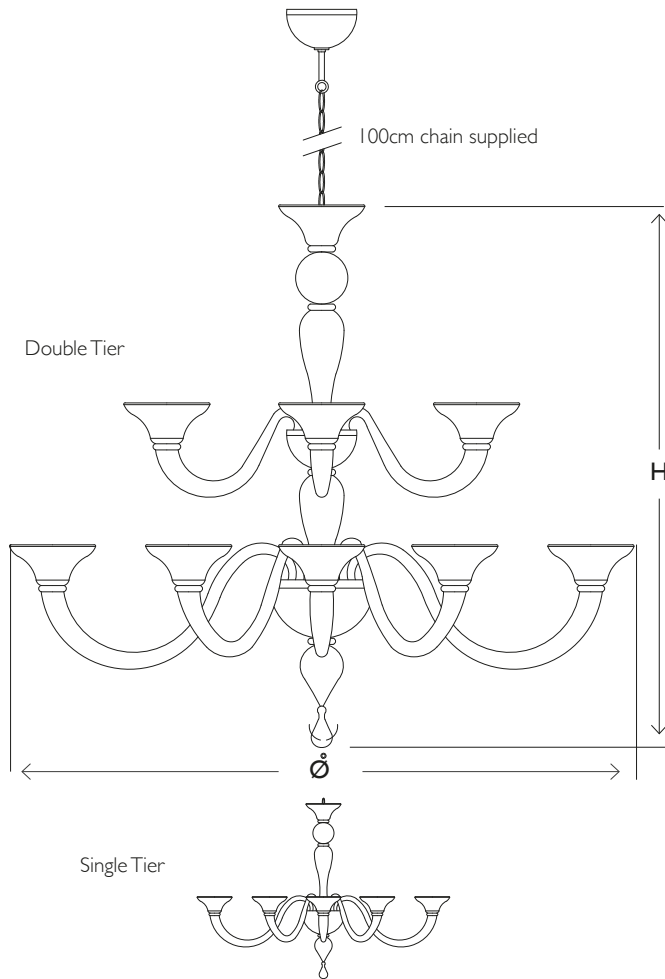

VILLAVERDE

LONDON

ELEGANZA

MURANO CHANDELIER 10410

Consult chart (right) for sizing

*The product height, does not include the ceiling cup dimension.
Please refer to the diagram above for the ceiling cup dimensions.

All products are handmade, therefore variances may occur.

SIZES*

3 light	H 64cm H 25.2 "	Ø 74cm Ø 29.1 "	Kg 6 Lb 13.2
5 light	H 64cm H 25.2 "	Ø 74cm Ø 29.1 "	Kg 8 Lb 17.6
6 light	H 68cm H 26.8 "	Ø 105cm Ø 41.3 "	Kg 10 Lb 22
8 light	H 68cm H 26.8 "	Ø 105cm Ø 41.3 "	Kg 12 Lb 26.5
10 light	H 78cm H 30.7 "	Ø 112cm Ø 44.1 "	Kg 15 Lb 33
6+3 light	H 90cm H 35.4 "	Ø 105cm Ø 41.3 "	Kg 16 Lb 35.3
12 light	H 78cm H 30.7 "	Ø 112cm Ø 44.1 "	Kg 19 Lb 41.9
8+4 light	H 90cm H 35.4 "	Ø 105cm Ø 41.3 "	Kg 20 Lb 44.1
10+5 light	H 96cm H 37.8 "	Ø 112cm Ø 44.1 "	Kg 23 Lb 50.7
12+6 light	H 96cm H 37.8 "	Ø 112cm Ø 44.1 "	Kg 25 Lb 55.1
12+6+3 light	H 125cm H 49.2 "	Ø 120cm Ø 47.2 "	Kg 30 Lb 66.1
16+8+4 light	H 135cm H 53.1 "	Ø 150cm Ø 59 "	Kg 40 Lb 88.2