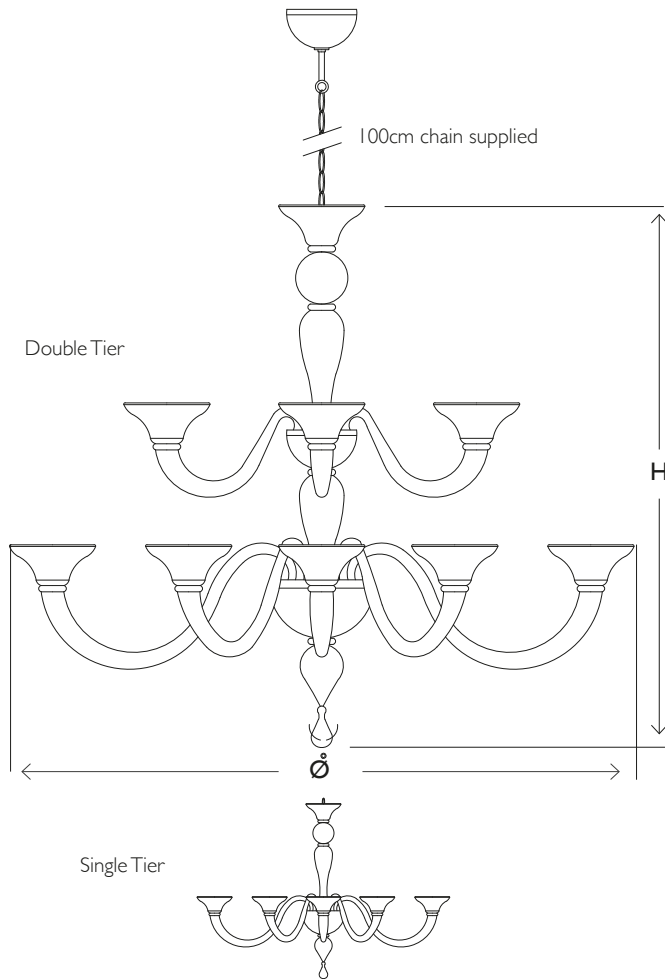

VILLAVERDE

LONDON

ELEGANZA

MURANO CHANDELIER 10410

Consult chart (right) for sizing

*The product height, does not include the ceiling cup dimension.
Please refer to the diagram above for the ceiling cup dimensions.

All products are handmade, therefore variances may occur.

SIZES*

3 light	H 64cm H 25.2 "	Ø 74cm Ø 29.1 "	Kg 6 Lb 13.2
5 light	H 64cm H 25.2 "	Ø 74cm Ø 29.1 "	Kg 8 Lb 17.6
6 light	H 68cm H 26.8 "	Ø 105cm Ø 41.3 "	Kg 10 Lb 22
8 light	H 68cm H 26.8 "	Ø 105cm Ø 41.3 "	Kg 12 Lb 26.5
10 light	H 81cm H 30.7 "	Ø 110cm Ø 44.1 "	Kg 15 Lb 33
6+3 light	H 90cm H 35.4 "	Ø 105cm Ø 41.3 "	Kg 16 Lb 35.3
12 light	H 78cm H 30.7 "	Ø 112cm Ø 44.1 "	Kg 19 Lb 41.9
8+4 light	H 90cm H 35.4 "	Ø 105cm Ø 41.3 "	Kg 20 Lb 44.1
10+5 light	H 96cm H 37.8 "	Ø 112cm Ø 44.1 "	Kg 23 Lb 50.7
12+6 light	H 96cm H 37.8 "	Ø 112cm Ø 44.1 "	Kg 25 Lb 55.1
12+6+3 light	H 125cm H 49.2 "	Ø 120cm Ø 47.2 "	Kg 30 Lb 66.1
16+8+4 light	H 135cm H 53.1 "	Ø 150cm Ø 59 "	Kg 40 Lb 88.2