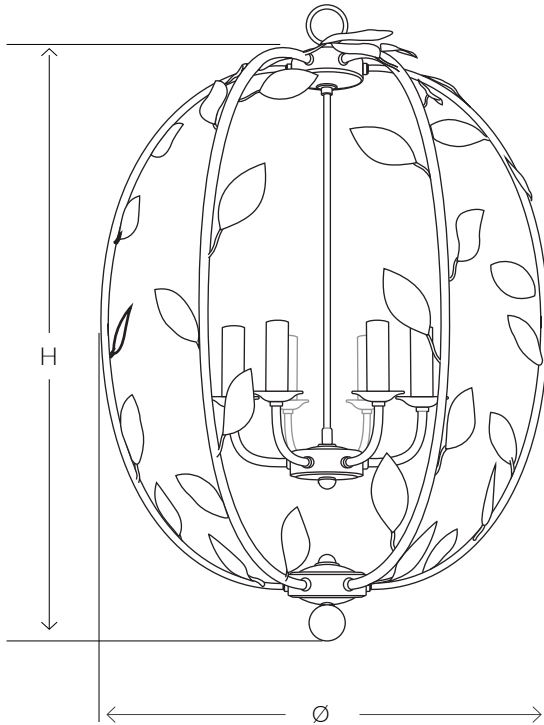

VILLAVERDE

LONDON

FOLIAGE OVAL METAL CHANDELIER 11075

Consult chart (right) for sizing

* The height of the ceiling light is taken from the lowest point of the fitting to where the chain starts. An allowance of approximately 18cm or 7" should be added to the height of such ceiling lights to allow for a minimal length of chain and the ceiling rose.

All our product are handmade, therefore variances may occur in size and colour.

SIZES*

6 light	H 70cm H 27.6"	Diam 50cm Diam 20"	Kg 10 Lb 22
---------	-------------------	-----------------------	----------------