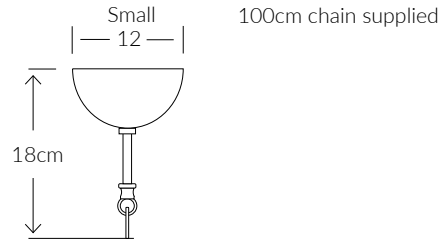

VILLAVERDE

LONDON

FOLIAGE OVAL METAL CHANDELIER 11075

Consult chart (right) for sizing

* The height of the ceiling light is taken from the lowest point of the fitting to where the chain starts. An allowance of approximately 18cm or 7" should be added to the height of such ceiling lights to allow for a minimal length of chain and the ceiling rose.

All our product are handmade, therefore variances may occur in size and colour.

SIZES*

6 light	H 70cm H 27.6"	Diam 50cm Diam 20"	Kg 10 Lb 22
---------	-------------------	-----------------------	----------------