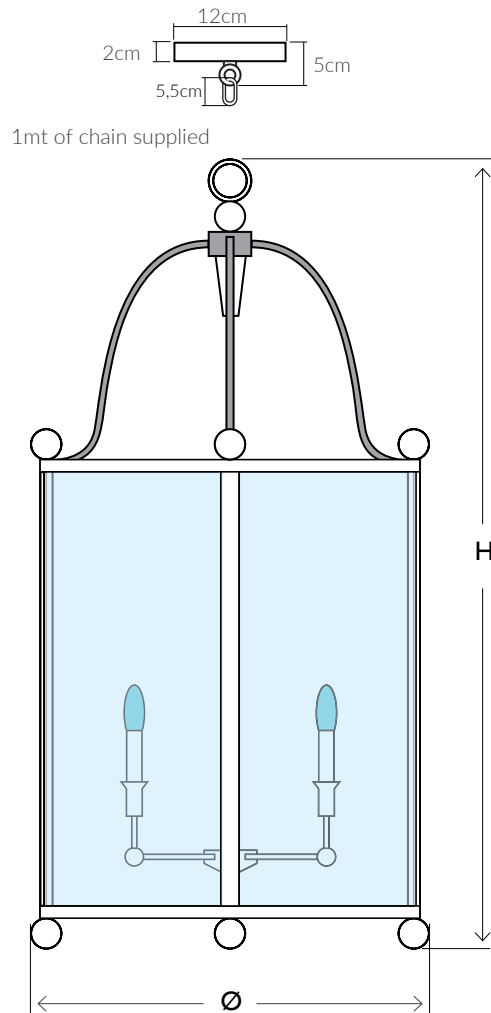

VILLVERDE

LONDON

GRANT

METAL LANTERN | 1065

Consult chart (right) for sizing

* The height of the ceiling light is taken from the lowest point of the fitting should be added to the height of such ceiling lights to allow for a minimal to where the chain starts. An allowance of approximately 18cm or 7" length of chain and the ceiling rose.

All our products are handmade, therefore variances may occur.

SIZES*

| | | | |
|---------|--------------------|-------------------------|------------------|
| 3 light | H 60cm H 23.6" | Diam 30cm Diam 11.8" | Kg 9 Lb 19.8 |
| 4 light | H 85cm H 33.5" | Diam 40cm Diam 15.5" | Kg 20 Lb 44 |
| 6 light | H 125cm H 49.2" | Diam 65cm Diam 25.6" | Kg 45 Lb 99.2 |