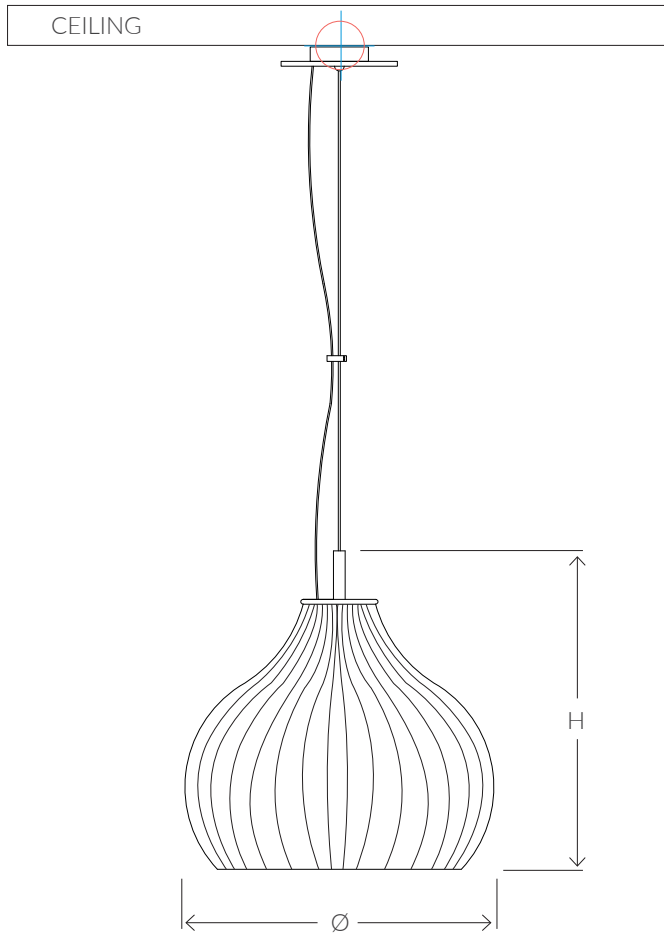

VILLAVERDE LONDON

HUDSON MURANO CEILING LIGHT 10864

Consult chart (right) for sizing

*The height of the wall light is taken from the lowest point of the fitting to the top of the wall light. (Shade Included)

All our product are handmade, therefore variances may occur.

SIZES*

S - 1 light (G9)	H 13cm Ø 14.5cm H 5.1" Ø 5.7"	Kg 3 Lb 1.4
M - 1 light (E14)	H 27cm Ø 24cm H 10.6" Ø 9.44"	Kg 3.5 Lb 7.7
L - 1 light (E27)	H 35cm Ø 32cm H 13.8" Ø 12.6"	Kg 4 Lb 8.8

Wiring plate