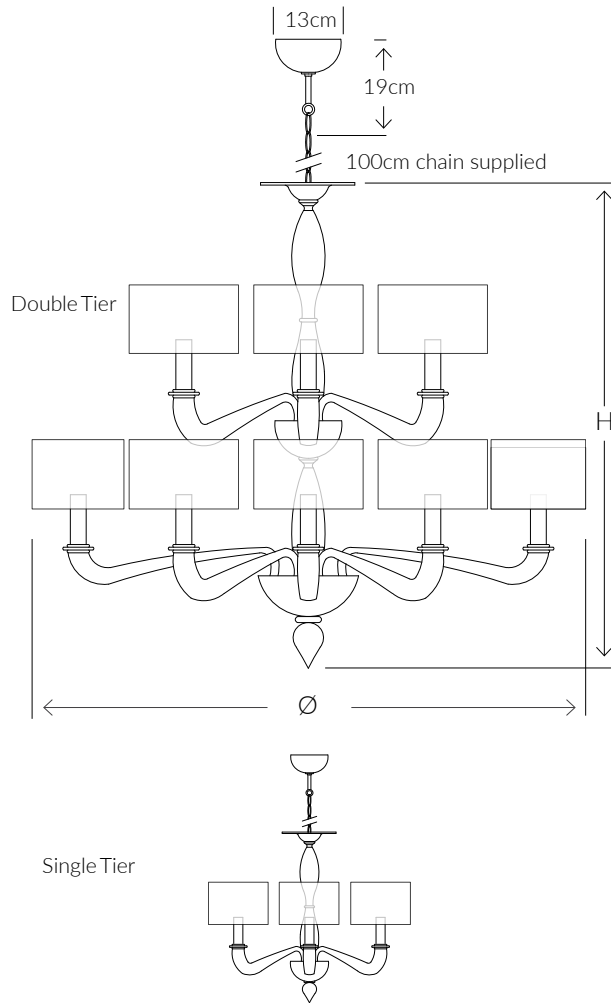

VILLAVERDE LONDON

LUNA CHANDELIER WITHOUT MURANO PLATES 10993

Consult chart (right) for sizing

*The product height, does not include the ceiling cup dimension.
Please refer to the diagram above for the ceiling cup dimensions.

All products are handmade, therefore variances may occur.

SIZES*

6 light	H 62cm H 24.4"	Ø 75cm Ø 29.5"	Kg 7 Lb 15.4
6 light	H 62cm H 24.4"	Ø 85cm Ø 33.5"	Kg 7 Lb 15.4
8 light	H 62cm H 24.4"	Ø 92cm Ø 36.2"	Kg 8 Lb 17.6
10 light	H 62cm H 24.4"	Ø 106cm Ø 41.7"	Kg 9 Lb 19.8
12 light	H 66cm H 25.9"	Ø 110cm Ø 43.3"	Kg 10 Lb 22
10+5 light	H 100cm H 39.4"	Ø 106cm Ø 41.7"	Kg 14 Lb 30.9