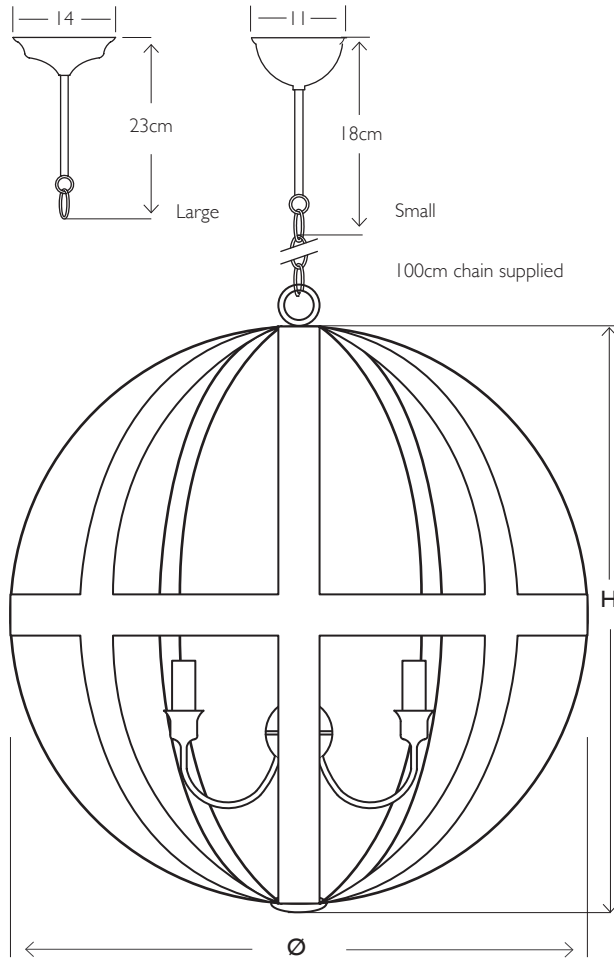

VILLAVERDE LONDON

METALLO METAL CHANDELIER | 1089

Consult chart (right) for sizing

*The product height, does not include the ceiling cup dimension.
Please refer to the diagram above for the ceiling cup dimensions.

All products are handmade, therefore variances may occur.

SIZES*

6 light	H 70cm H 27.5"	Diam 70cm Diam 27.5"	Kg 17 Lb 37.4
---------	-------------------	-------------------------	------------------

Bespoke size available