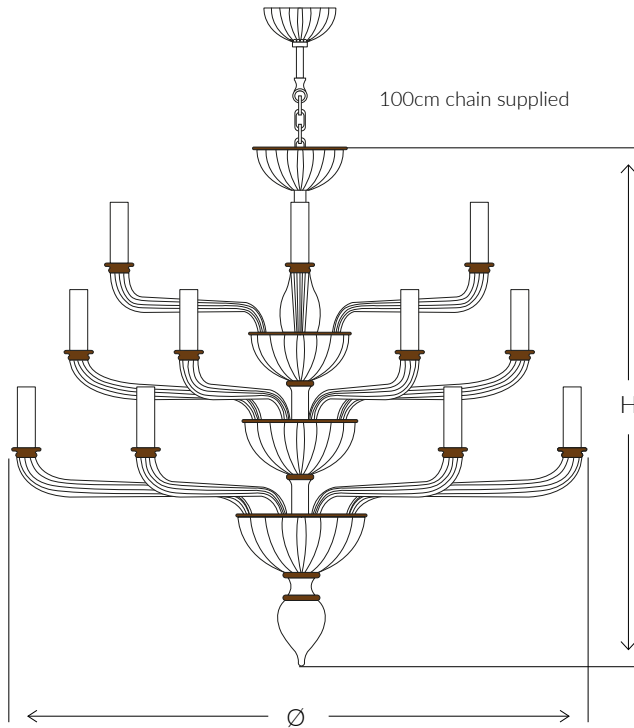

VILLAVERDE

LONDON

SCALA

MURANO CHANDELIER | 1072

Consult chart (right) for sizing

*The product height, does not include the ceiling cup dimension.
Please refer to the diagram above for the ceiling cup dimensions.

All products are handmade, therefore variances may occur.

SIZES*

05 light	H 55cm H 21.7"	Diam 45cm Diam 17.7"	Kg 3 Lb 6.6
07 light	H 65cm H 25.6"	Diam 70cm Diam 27.6"	Kg 7 Lb 13.2
09 light	H 70cm H 27.6"	Diam 110cm Diam 43.3"	Kg 9 Lb 17.6
14(7+7) light	H 70cm H 27.6"	Diam 100cm Diam 39.4"	Kg 9 Lb 19.8
12(6+6) light	H 75cm H 29.5"	Diam 70cm Diam 27.6"	Kg 7 Lb 15.4
18(6+6+6) light	H 90cm H 35.4"	Diam 105cm Diam 41.3"	Kg 12 Lb 26.5