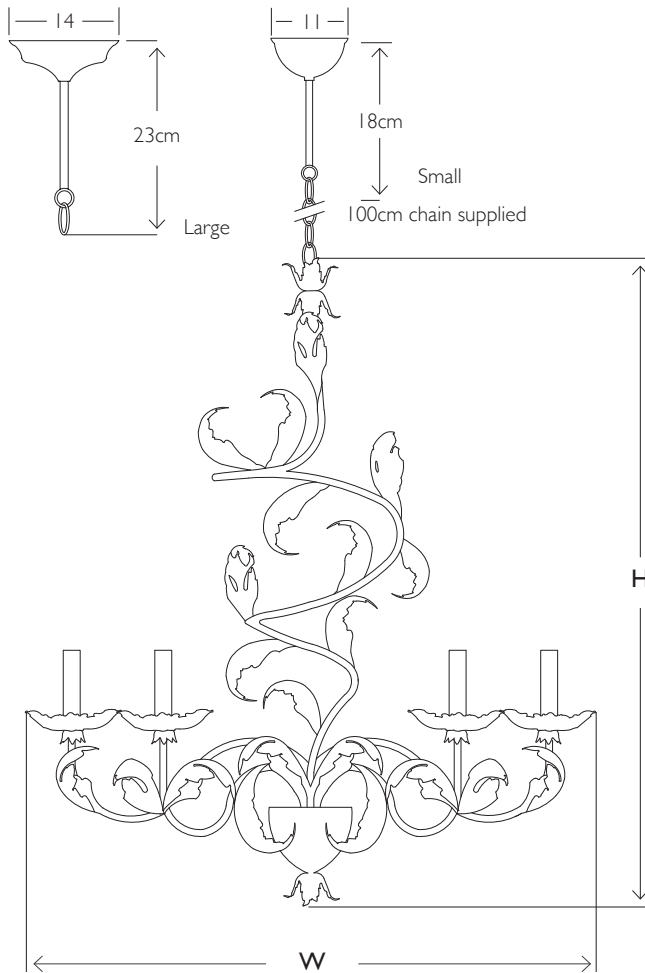

VILLAVERDE

LONDON
VINCI

METAL CHANDELIER 10374

Consult chart (right) for sizing

*The height of the ceiling light is taken from the lowest point of the fitting to where the chain starts. An allowance of approximately 18cm or 7" should be added to the height of such ceiling lights to allow for a minimal length of chain and the ceiling rose.

All our product are handmade, therefore variances may occur in size and colour.

SIZES* Bespoke sizes available

6 light	H 95cm H 37.4"	W 80cm W 31.5"	Kg 6.5 Lb 14.3
8 light	H 100cm H 39.4"	W 95cm W 37.4"	Kg 10 Lb 22.4
10 light	H 100cm H 39.4"	W 95cm W 37.4"	Kg 11 Lb 24.2
12 light	H 100cm H 39.4"	W 95cm W 37.4"	Kg 13 Lb 28.7