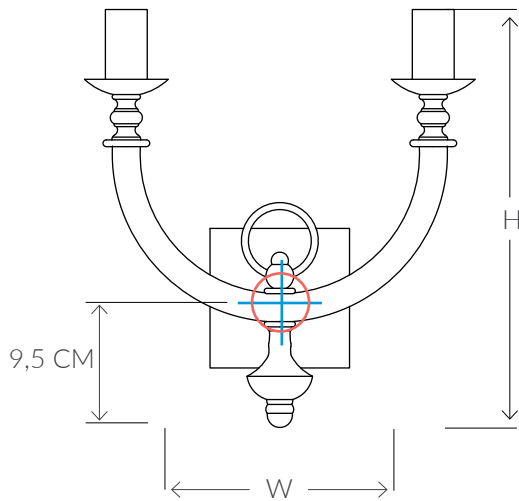

VILLAVERDE

LONDON

ASTAIRE

METAL WALL LIGHT 10928

Consult chart (right) for sizing

*The height of the wall light is taken from the lowest point of the fitting to the top of the wall light.

All our product are handmade, therefore small variances may occur.

SIZES*

| | | | |
|---------|------------------|------------------|-------------------|
| 2 light | H 30cm H"11.8 | W 28cm W 11 " | D 10cm D 3.9 " |
|---------|------------------|------------------|-------------------|