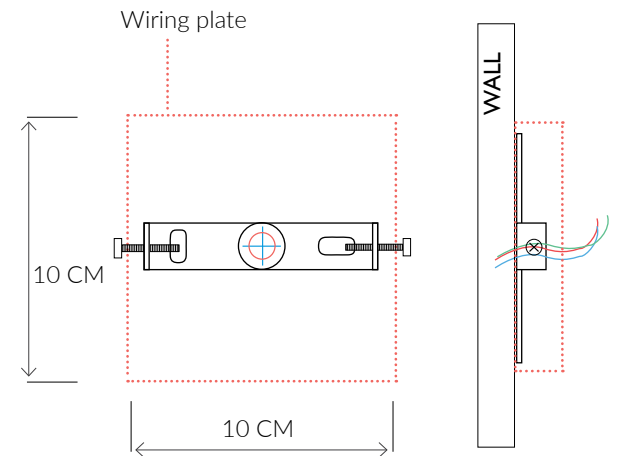

STANDARD

All lighting is made to CE standards
UL listing upon request

SHADES

Silk and Cotton shades available for this product.
Colour palettes available online.