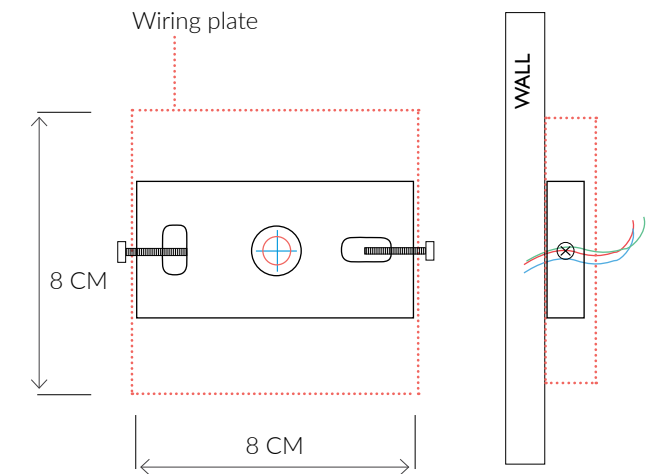

STANDARD

All lighting is made to CE standards

UL listing upon request

SHADES

Silk and Cotton shades available for this product.
Colour palettes available online.

www.villaverde.london