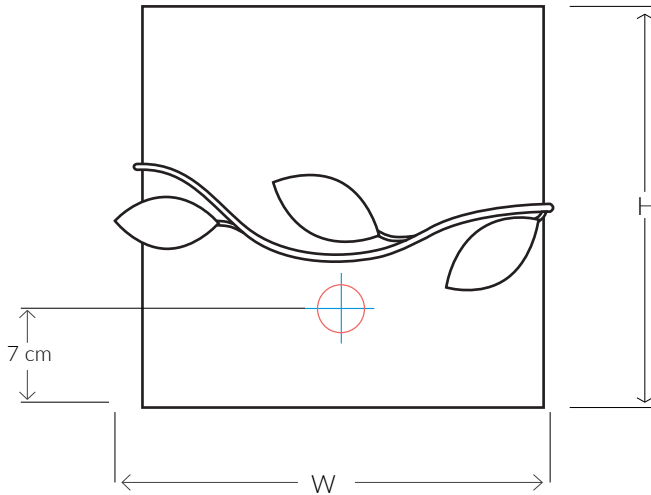

VILLAVERDE

LONDON

FOLIA SMALL

METAL WALL LIGHT 11104

SIZES*

1 light	H 20cm H 7.8"	W 23cm W 9"	D 14cm D 5.5"	Kg 1 Lb 2.2
---------	------------------	----------------	------------------	----------------

Bespoke size available

Consult chart (right) for sizing

*The height of the wall light is taken from the lowest point of the fitting to the top of the shade. (Measurements includes the shade)

All our product are handmade, therefore small variances may occur.