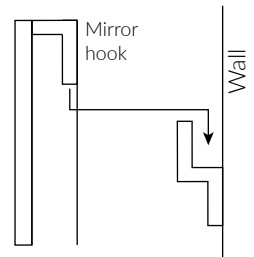

VILLAVERDE LONDON

HAMPTON MIRROR METAL MIRROR 11102

SIZES*

H 132	W 88cm	Kg 27,5
H 52"	W 34.7"	Lbs 60.6

Bespoke size available

MATERIALS

METAL
Hand painted metal.

METAL FINISHES
Colour palettes available online.

DETAILS

INSTALLATION

Ensure wall fixing (not supplied) is suitable for mirror weight and hook.

FITTING

Fixing - Vertical

Consult chart (right) for sizing

All our product are handmade, therefore variances may occur.