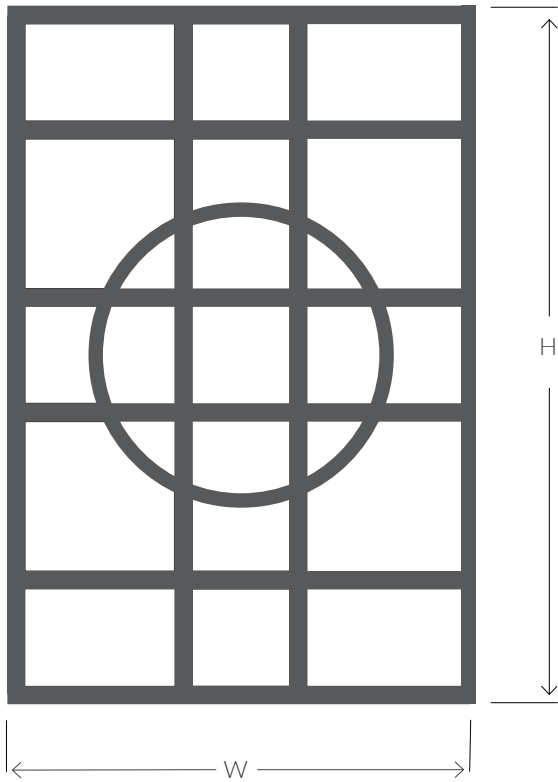

VILLAVERDE LONDON

HAMPTON MIRROR METAL MIRROR 11102

SIZES*

H 132	W 88cm	Kg 27,5
H 52"	W 34.7"	Lbs 60.6

Bespoke size available

MATERIALS

METAL
Hand painted metal.

METAL FINISHES
Colour palettes available online.

DETAILS

INSTALLATION

Ensure wall fixing (not supplied) is suitable for mirror weight and hook.

FITTING

Fixing - Vertical

Consult chart (right) for sizing

All our product are handmade, therefore variances may occur.