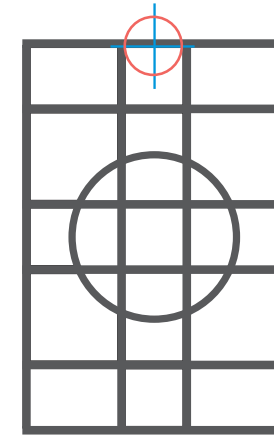

VILLAVERDE LONDON

HAMPTON MIRROR METAL MIRROR 11102

SIZES*

H 132	W 88cm	Kg 27,5
H 52"	W 34.7"	Lbs 60.6

Bespoke size available

MATERIALS

METAL
Hand painted metal.

METAL FINISHES
Colour palettes available online.

DETAILS

INSTALLATION

Ensure wall fixing (not supplied) is suitable for mirror weight and hook.

FITTING

Fixing - Vertical

Consult chart (right) for sizing

All our product are handmade, therefore variances may occur.