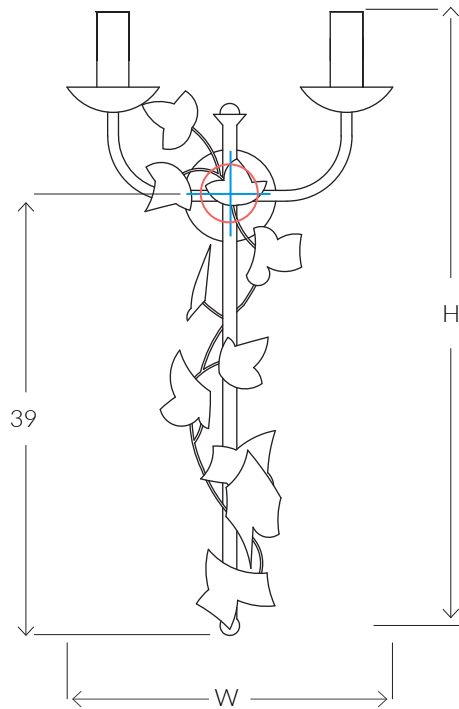

VILLAVERDE LONDON

CONTEMPORARY IVY METAL WALL LIGHT I0935

Consult chart (right) for sizing

*The height of the wall light is taken from the lowest point of the fitting to the top of the wall light.

All our product are handmade, therefore variances may occur.

SIZES*

2 light	H 65cm	W 30cm	D 11cm
	H 26"	W 11.8"	D 4.3"

Bespoke size available

FINISHES AVAILABLE

Colour palettes available online.

INSTALLATION

Fixture requires on site assembly by a qualified electrician.