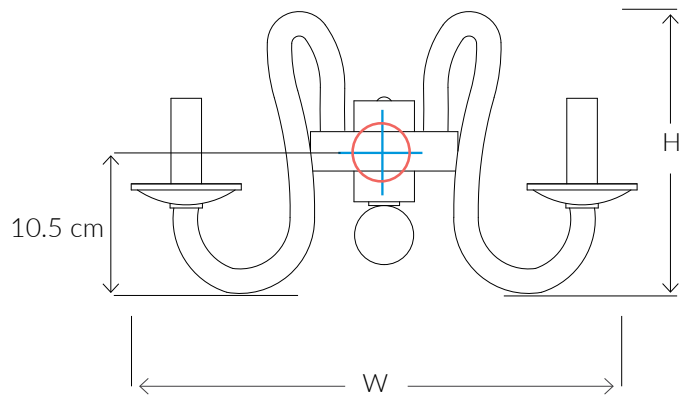

VILLAVERDE LONDON

LEXINGTON

MURANO WALL LIGHT 11012

SIZES*

2 light	H 20cm H 7.9 "	W 42cm W16.5 "	D 22cm D 8.7 "
3 light	H 20cm H 7.9 "	W 42cm W16.5 "	D 30cm D 11.8 "

Bespoke size available

Consult chart (right) for sizing

*The height of the wall light is taken from the lowest point of the fitting to the top of the wall light.

All our product are handmade, therefore small variances may occur.

FINISHES AVAILABLE

Colour palettes available online.