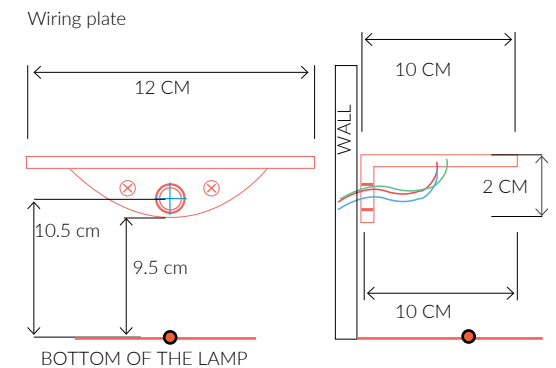

SHADES

Silk and Cotton shades available for this product.
Colour palettes available online.