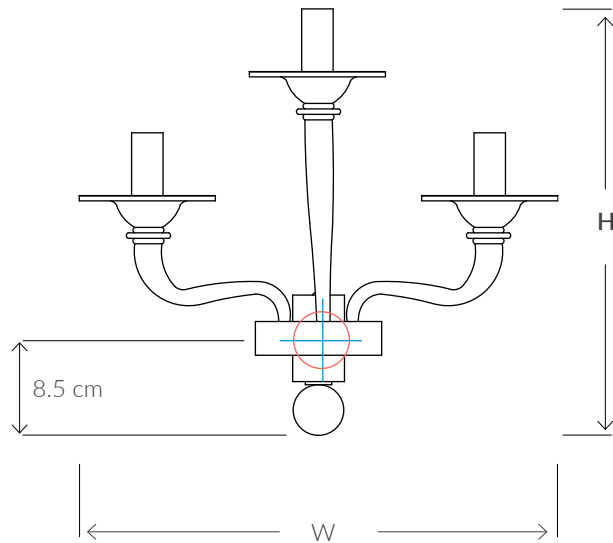

VILLAVERDE

LONDON

LLOYD

MURANO WALL LIGHT | 1011

SIZES*

2 light	H 30cm	W 42cm	D 22cm
	H 11.8 "	W 16.5 "	D 8.7 "
3 light	H 42cm	W 42cm	D 30cm
	H 16.5"	W 16.5"	D 11.8 "

Bespoke size available

Consult chart (right) for sizing

*The height of the wall light is taken from the lowest point of the fitting to the top of the wall light.

All our product are handmade, therefore small variances may occur.

FINISHES AVAILABLE

Colour palettes available online.