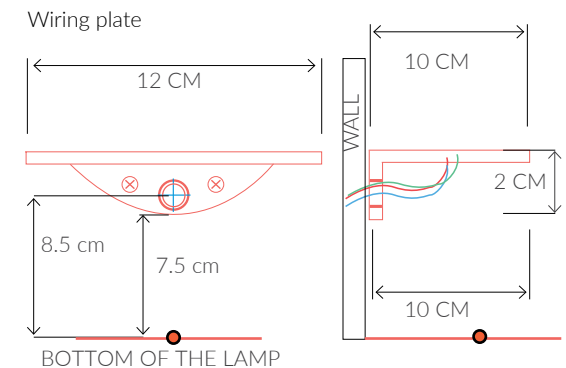

SHADES

Silk and Cotton shades available for this product.
Colour palettes available online.