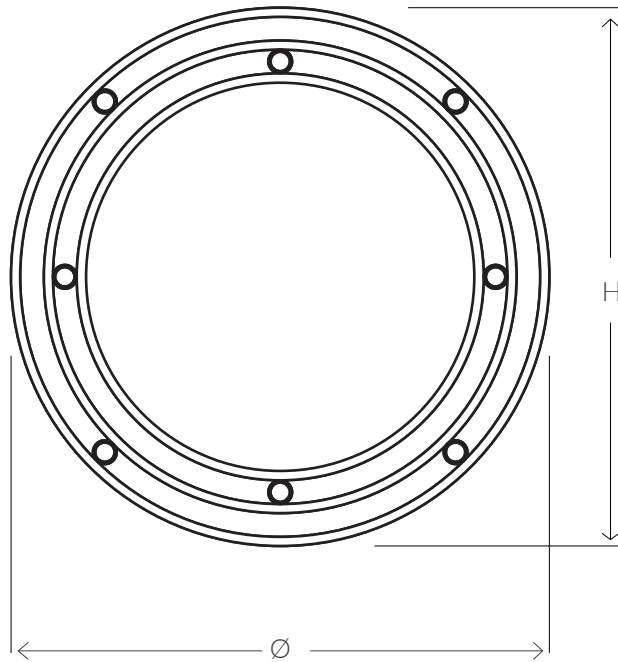

VILLAVERDE

LONDON

MONDO CONTEMPORARY MIRROR

METAL MIRROR 11113

MATERIALS

METAL

Hand painted metal.

METAL FINISHES

Colour palettes available online.

DETAILS

INSTALLATION

Ensure wall fixing (not supplied) is suitable for mirror weight.

FITTING

Fixing - Vertical

SIZES*

H 120cm	Ø 120cm	Kg 20
H 47.2"	Ø 47.2"	Lbs 44.1

Consult chart (right) for sizing

All our product are handmade, therefore variances may occur.

Mirror hook bar.

Wall hook bar.