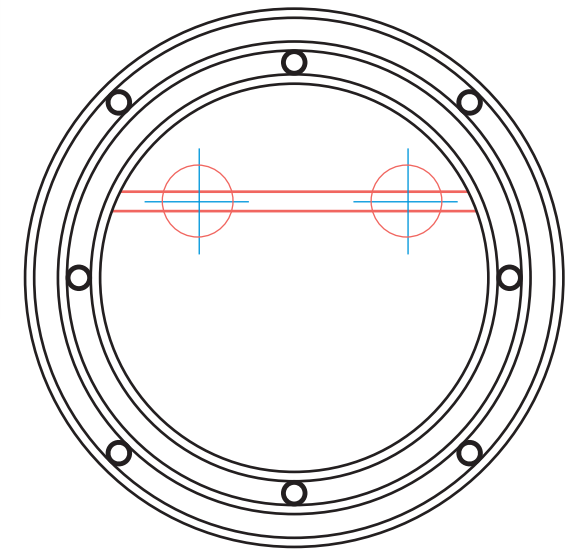

VILLAVERDE

LONDON

MONDO CONTEMPORARY MIRROR

METAL MIRROR 11113

MATERIALS

METAL

Hand painted metal.

METAL FINISHES

Colour palettes available online.

DETAILS

INSTALLATION

Ensure wall fixing (not supplied) is suitable for mirror weight.

FITTING

Fixing - Vertical

SIZES*

H 120cm	Ø 120cm	Kg 20
H 47.2"	Ø 47.2"	Lbs 44.1

Consult chart (right) for sizing

All our product are handmade, therefore variances may occur.

Mirror hook bar.

Wall hook bar.