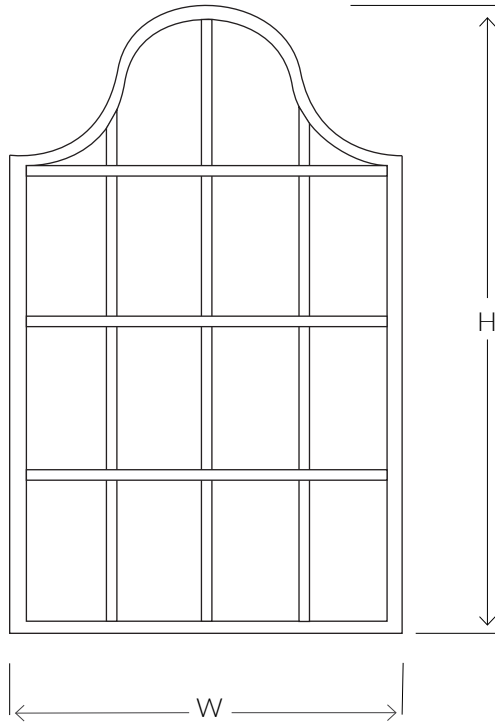

## VERANDA MIRROR

METAL MIRROR 11108

Consult chart (right) for sizing

### SIZES\*

H 120	W 75cm	Kg 23
H 47.2"	W 29.5"	Lbs 50.7

Bespoke size available