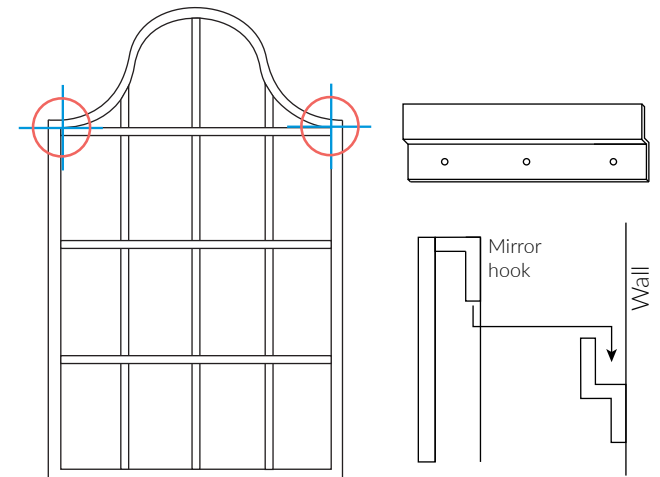

FITTING

Fixing - Vertical

All our products are handmade, therefore variances may occur.