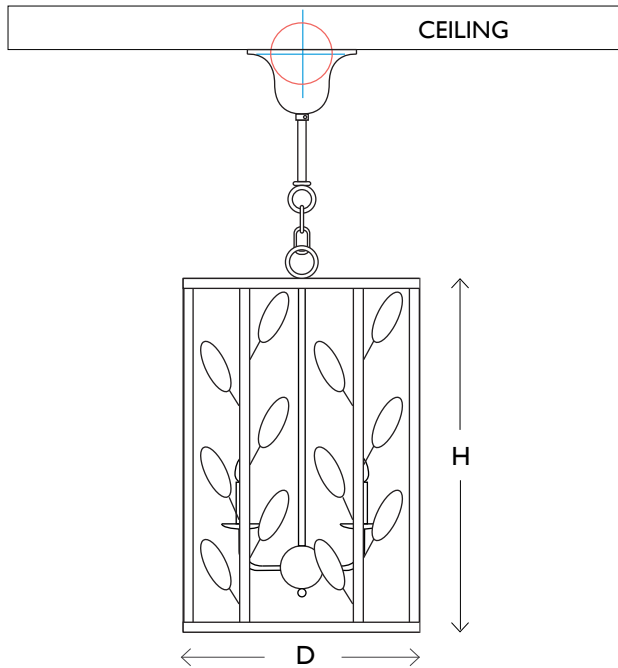

VILLAVERDE

LONDON

FOLIAGE

METAL LANTERN | I1092

BESPOKE SIZES AVAILABLE*

4 light	H 60cm H 23.6"	D 40cm D 15.7"	Kg 6 Lb 13.2
---------	-------------------	-------------------	-----------------

All measurements are approximate and may vary due to the nature of handmade products, please consult with our design team if you require bespoke sizes.

Consult chart (right) for sizing

Consult chart (right) for sizing

*The height of the ceiling light is taken from the lowest point of the product to the ceiling fitting

All our product are handmade, therefore small variances may occur in size and colour.