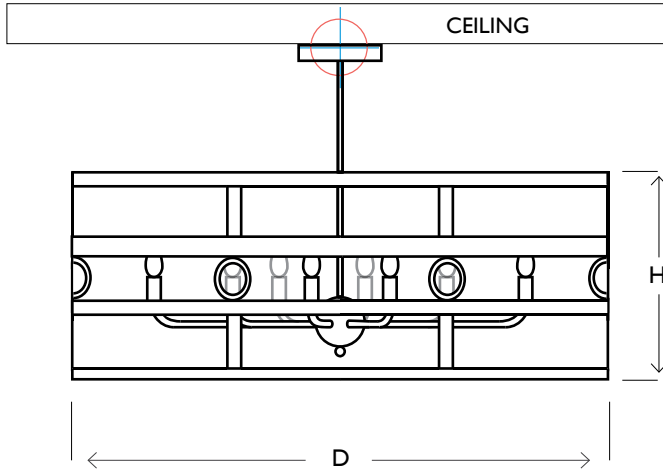

VILLAVERDE

LONDON

MONDO OVAL

METAL CHANDELIER | 1088

BESPOKE SIZES AVAILABLE*

6 light	H 30cm	W 60cm	D 30cm
	H 11.8"	W 23.6"	D 11.8"
8 light	H 30cm	W 90cm	D 40cm
	H 11.8"	W 35.4"	D 15.7"

All measurements are approximate and may vary due to the nature of handmade products, please consult with our design team if you require bespoke sizes.

Consult chart (right) for sizing

*The height of the ceiling light is taken from the lowest point of the product to the ceiling fitting

All our product are handmade, therefore small variances may occur in size and colour.