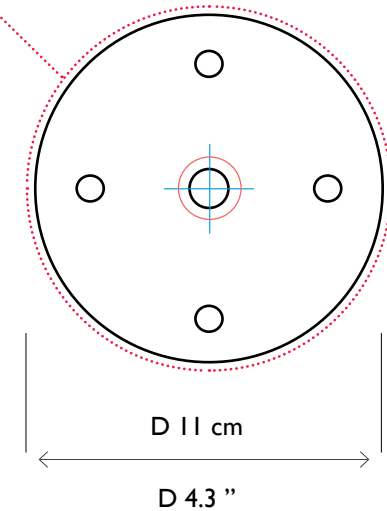

STANDARD

All lighting is made to CE standards

UL listing upon request

wiring plate

Consult chart (right) for sizing

Consult chart (right) for sizing

*The height of the ceiling light is taken from the lowest point of the product to the ceiling fitting

All our product are handmade, therefore small variances may occur in size and colour.