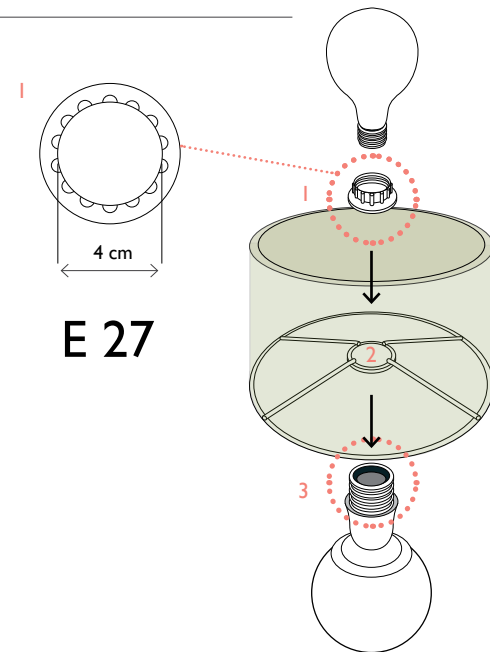

ELECTRICALS

Lightbulbs are not supplied

UK

220V E27 Candle bulb, 25W / 40W max

USA

120V E26 Candle bulb 40W max

STANDARD

All lighting is made to CE standards

UL listing upon request