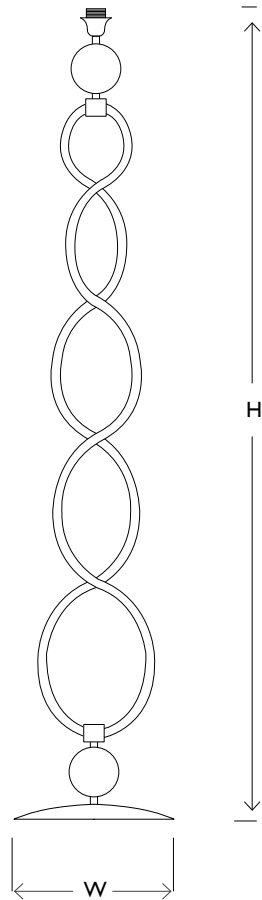

VILLAVERDE LONDON

AMARA METAL FLOOR LAMP | I 030

Consult chart (right) for sizing

Consult chart (right) for sizing

*The Height of the floor lamp is taken from the lowest point of the products to the light fitting. (Shades excluded)

All our product are handmade, therefore small variances may occur in size and colour.

BESPOKE SIZES AVAILAIBLE*

SIZES*

| | | |
|---------|---------|---------|
| I light | H 152cm | W 30cm |
| | H 59.8" | W 11.8" |

MeasUREMENTS exclude shade

FINISHES AVAILABLE

Colour palettes available online.

ELECTRICALS

Lightbulbs are not supplied

UK

220V E27 Candle bulb, 25W / 40W max

USA

120V E26 Candle bulb 40W max

STANDARD

All lighting is made to CE standards

UL listing upon request

NOTES

SHADES

Silk and Cotton shades available for this product.
Colour palettes available online.