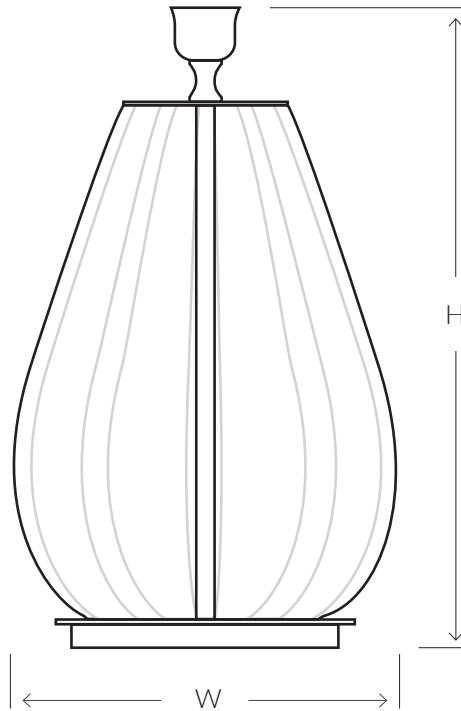

VILLAVERDE LONDON

AQUA UNO GLASS TABLE LAMP ||| I5

Consult chart (right) for sizing

Consult chart (right) for sizing

*The Height of the Table lamp is taken from the lowest point of the products to the light fitting. (Shades excluded)

All our product are handmade, therefore small variances may occur in size and colour.

BESPOKE SIZES AVAILAIBLE*

SIZES*	H 38,5cm	D 23cm	Kg 6
1 light	H 27.6"	D 7.9"	Lbs 16.5

Measurements exclude shade

FINISHES AVAILABLE