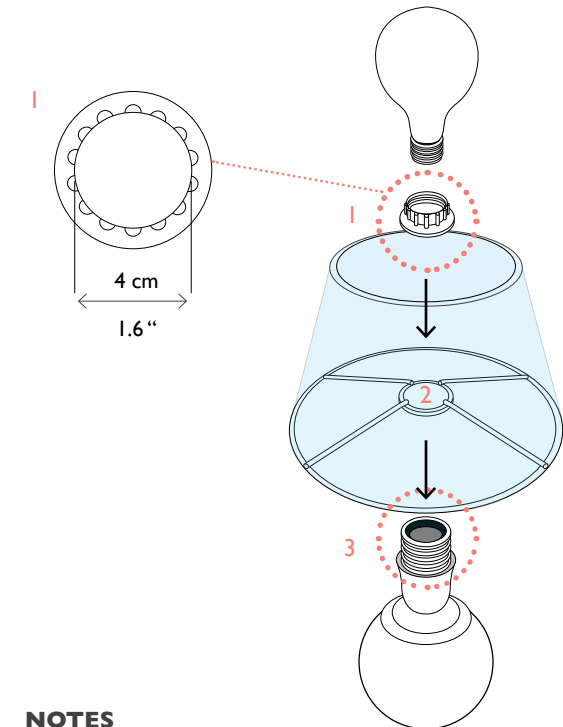

STANDARD

All lighting is made to CE standards
UL listing upon request

NOTES

SHADES

Silk and Cotton shades available for this product.
Colour palettes available online.