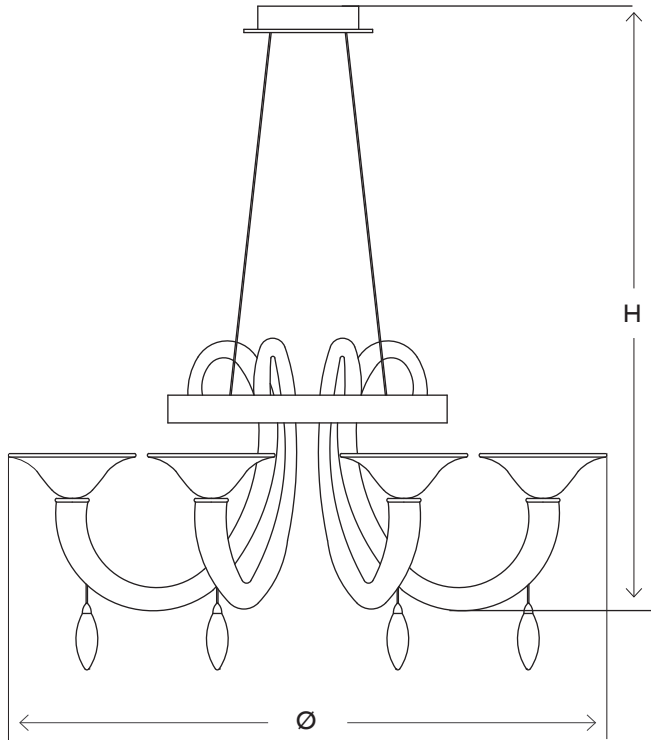

#### MURANO CHANDELIER 10780

Consult chart (right) for sizing

\*The product height, does not include the ceiling cup dimension.  
Please refer to the diagram above for the ceiling cup dimensions.

All products are handmade, therefore variances may occur.

#### SIZES\*

6 light	H 70cm H 27.6"	Diam 95cm Diam 37.4"
8 light	H 70cm H 27.6"	Diam 95cm Diam 37.4"
9 light	H 70cm H 27.6"	Diam 95cm Diam 37.4"
12 light	H 70cm H 27.6"	Diam 112cm Diam 44.1"
16 light	H 70cm H 27.6"	Diam 112cm Diam 44.1"