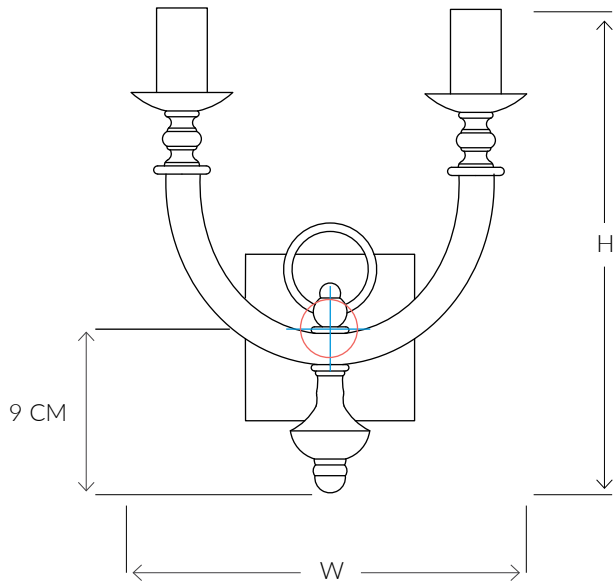

#### METAL WALL LIGHT I 0562

Consult chart (right) for sizing

\*The height of the wall light is taken from the lowest point of the fitting to the top of the wall light.

All our product are handmade, therefore small variances may occur.

#### SIZES\*

2 light	H 27cm	W 18cm	D 10cm	Kg 1
	H 11.8 "	W 11 "	D 3.9 "	Lb 2.2

Bespoke size available