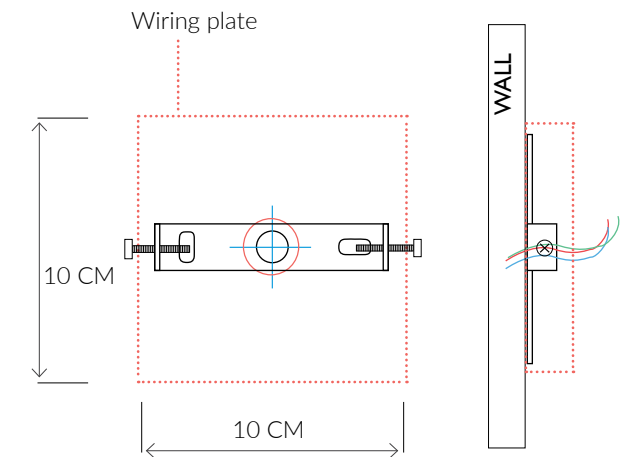

STANDARD

All lighting is made to CE standards

UL listing upon request

SHADES

Silk and Cotton shades available for this product.
Colour palettes available online.