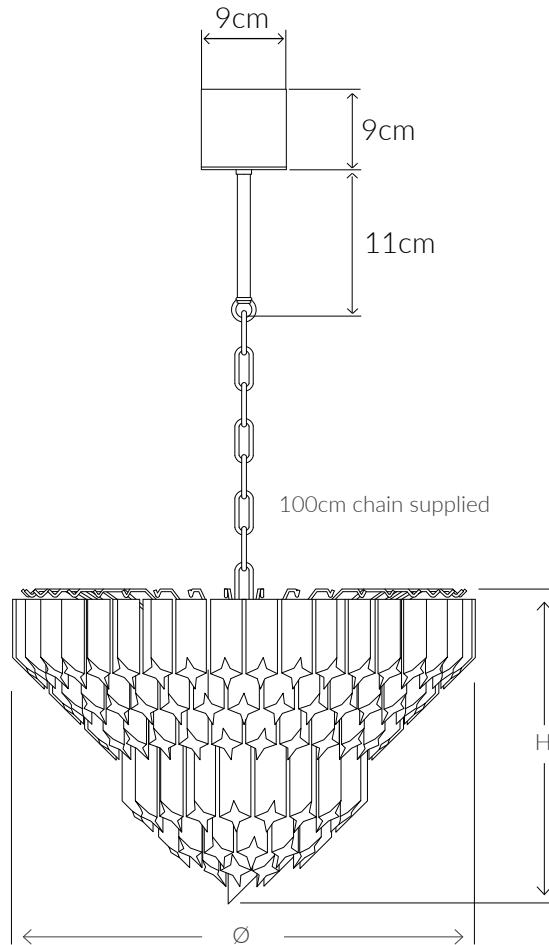

VILLAVERDE LONDON

BROADWAY

MURANO BAR CHANDELIER 10995

MATERIALS

MURANO
Hand crafted murano

OTHER FINISHES
Frame available in Chrome
or Gold

MURANO COLOURS

Colour palettes available online

SUSPENSION

All ceiling lights are supplied with approximately 100cm or 40" of chain. If additional chain is required please specify. Additional costs may apply.

FIXING

Ensure the hook is suitable to carry the weight of the product and fitted before the chandelier installation.
Ceiling Hook not supplied.

INSTALLATION

Fixture requires on site assembly by a qualified electrician.

ELECTRICALS

LED bulbs - recommended for products sold with shades
Lightbulbs are not supplied .

UK

220V E14 Candle bulb
40W max per bulb (Standard) - 6W LED per bulb

USA

120V E12 Candle bulb

USA Regulations may affect the Design.

STANDARD

All lighting is made to CE standards
UL listing upon request

SHADES

Shades are not available for this product.

Consult chart (right) for sizing

*The product height, does not include the ceiling cup dimension.
Please refer to the diagram above for the ceiling cup dimensions.

All products are handmade, therefore variances may occur.