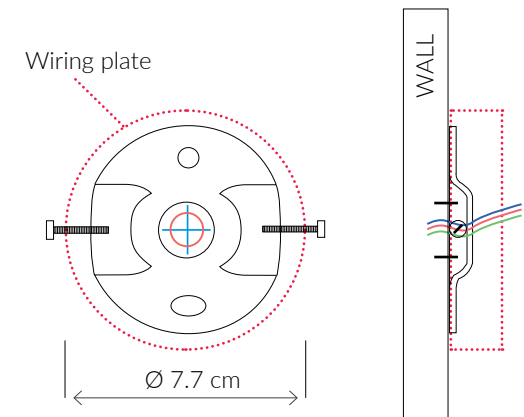

STANDARD

All lighting is made to CE standards
UL listing upon request

SHADES

Silk and Cotton shades available for this product
Colour palettes available online.

www.villaverde.london