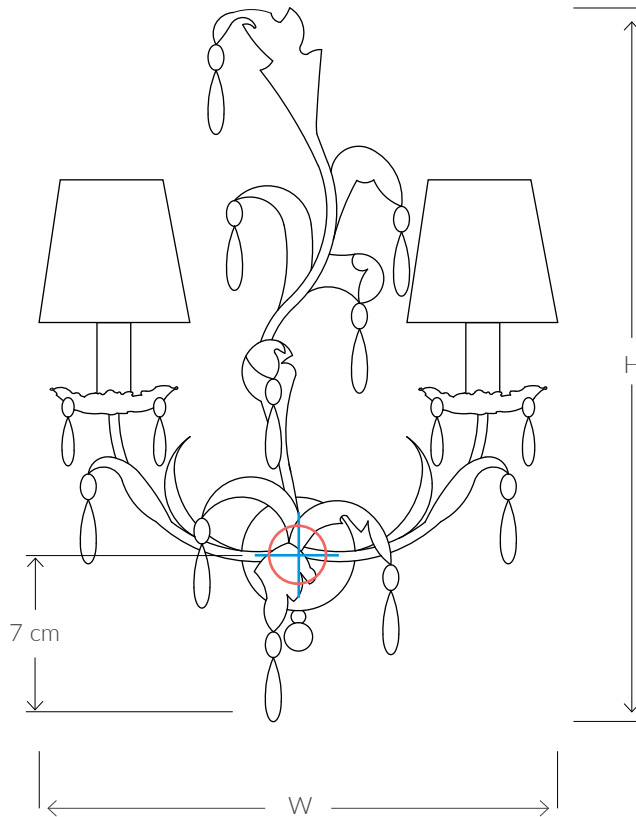

VILLVERDE

LONDON

CHAMBORD

METAL WALL LIGHT 10885

SIZES*

1 light	H 45cm	W 35cm	D 14cm
	H 17.7"	W 13.8"	D 5.5"

Bespoke size available

Consult chart (right) for sizing

*The height of the wall light is taken from the lowest point of the fitting to the top of the wall light.

All our products are handmade, therefore small variances may occur.

info@villaverdeltd.com

FINISHES AVAILABLE