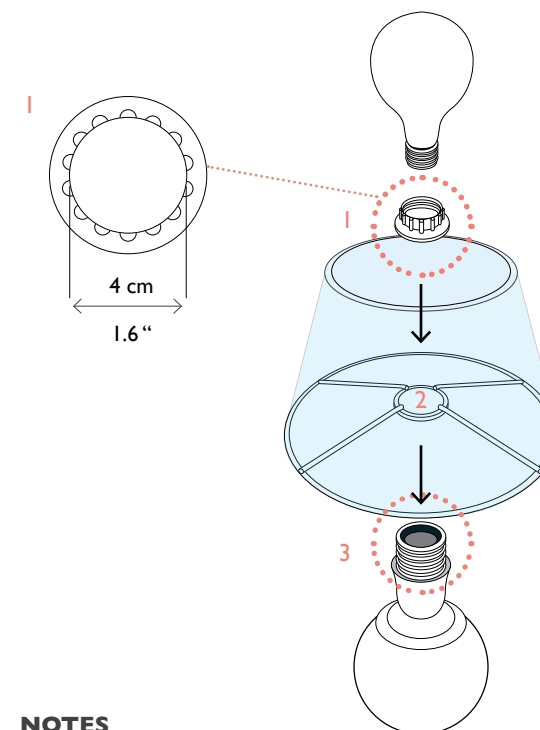

ELECTRICALS

Lightbulbs are not supplied

UK

220V E27 Candle bulb, 25W / 40W max

USA

120V E26 Candle bulb 40W max

STANDARD

All lighting is made to CE standards

UL listing upon request