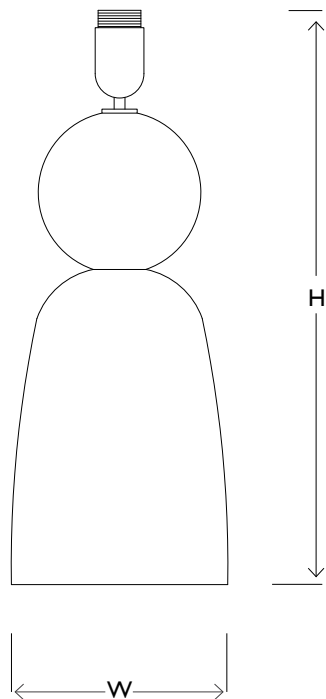

VILLAVERDE

LONDON

COLETTE

MURANO TABLE LAMP | I 1007

Consult chart (right) for sizing

Consult chart (right) for sizing

*The Height of the Table lamp is taken from the lowest point of the products to the light fitting. (Shades excluded)

All our product are handmade, therefore small variances may occur in size and colour.

BESPOKE SIZES AVAILABLE*

SIZES*

I light	H 54cm	W 20cm
	H 21.3"	W 7.9"

Measurements exclude shade

FINISHES AVAILABLE

Colour palettes available online.