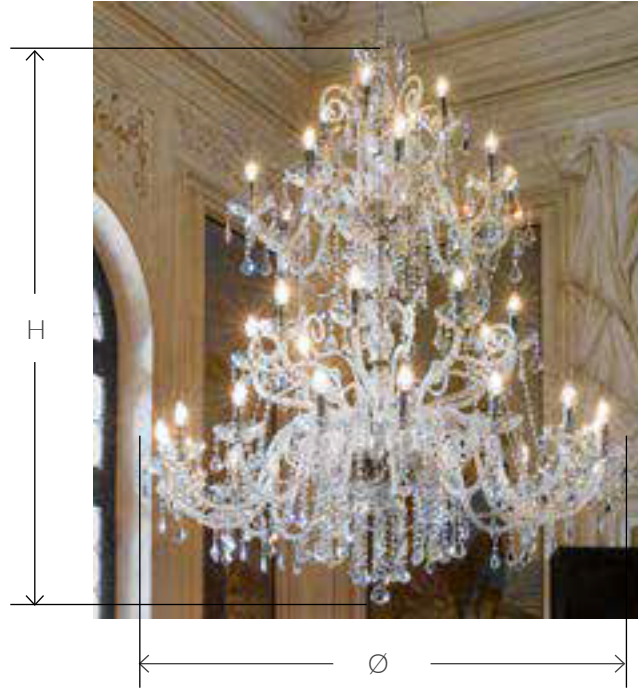

VILLAVERDE

LONDON

CORTE

MURANO & CRYSTAL CHANDELIER 11143

Picture: 16 + 8 + 8 + 4 LIGHT

Consult chart (right) for sizing

*The product height, does not include the ceiling cup dimension.
Please refer to the diagram above for the ceiling cup dimensions.

All products are handmade, therefore variances may occur.

SIZES*

12+6+6 light	H 140 cm H 55.1"	Ø 108cm Ø 42.5"	Kg 44 Lb 96.8
16+8+8+4 light	H 165 cm H 65"	Ø 135cm Ø 53.1"	Kg 63 Lb 138.6

Bespoke size available