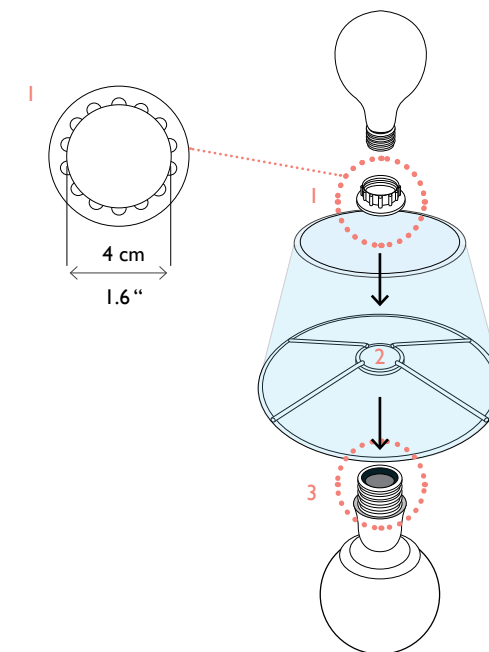

## BESPOKE SIZES AVAILABLE\*

SIZES\*

l light	H 40cm	W 15cm
	H 15.7"	W 5.9"

Measurements exclude shade

Consult chart (right) for sizing

Consult chart (right) for sizing

\*The Height of the Table lamp is taken from the lowest point of the products to the light fitting. (Shades excluded)