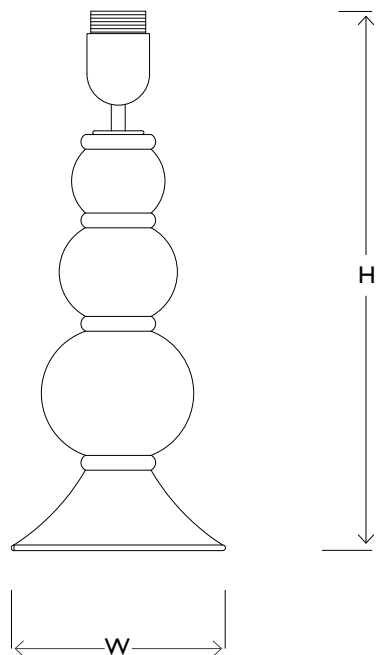

VILLAVERDE

LONDON

DAUPHINE

MURANO TABLE LAMP | 1002