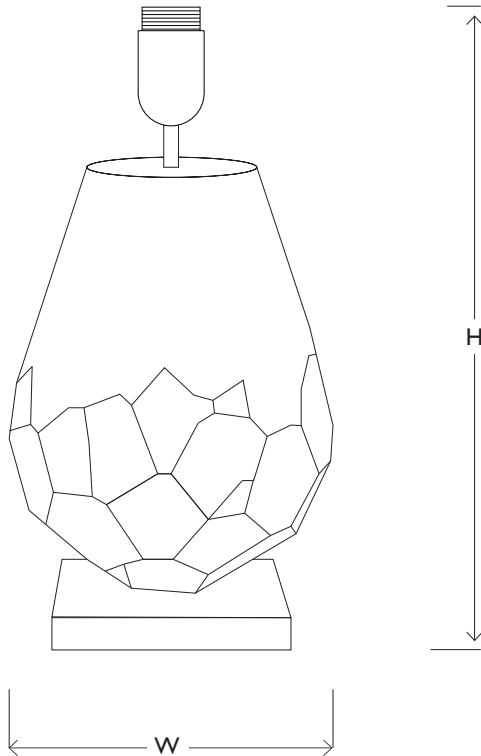

VILLAVERDE LONDON

DIAMANTE CRYSTAL TABLE LAMP | I003

Consult chart (right) for sizing

Consult chart (right) for sizing

*The Height of the Table lamp is taken from the lowest point of the products to the light fitting. (Shades excluded)

All our product are handmade, therefore small variances may occur in size and colour.

BESPOKE SIZES AVAILABLE*

SIZES*		
I light	H 35cm H 13.7"	W 15cm W 5.9"
I light	H 45cm H 17.7"	W 25cm W 9.8"

Measurements exclude shade