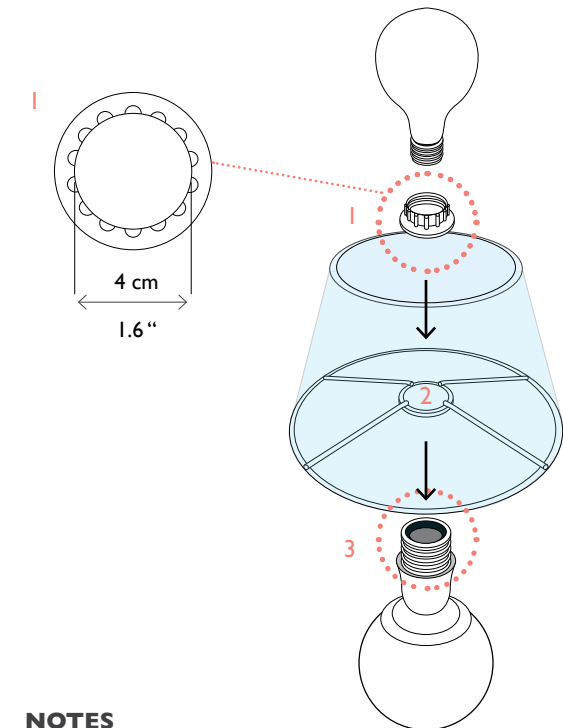

NOTES

SHADES

Silk and Cotton shades available for this product.
Colour palettes available online.