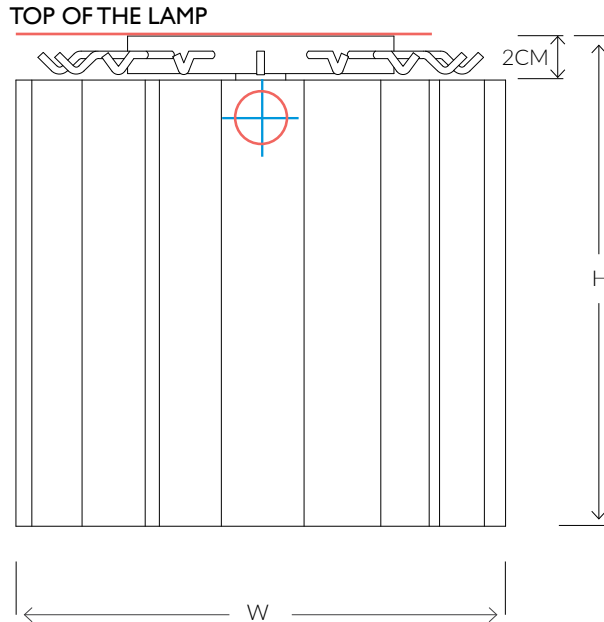

VILLAVERDE LONDON

EMPIRE

MURANO WALL LIGHT 10891

SIZES*

2 light	H 22cm H 8.7 "	W 18cm W 7.1 "	D 12cm D 4.7 "
3 light	H 30cm H 11.8 "	W 30cm W 11.8 "	D 15cm D 5.9 "

Bespoke size available

Consult chart (right) for sizing

*The height of the wall light is taken from the lowest point of the fitting to the top of the wall light.

All our product are handmade, therefore small variances may occur.

FINISHES AVAILABLE

Colour palettes available online.