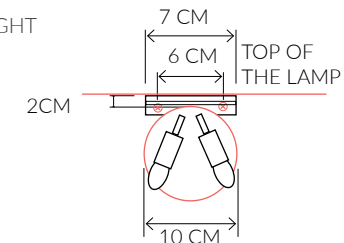

STANDARD

All lighting is made to CE standards

UL listing upon request

Wiring plate

2 LIGHT