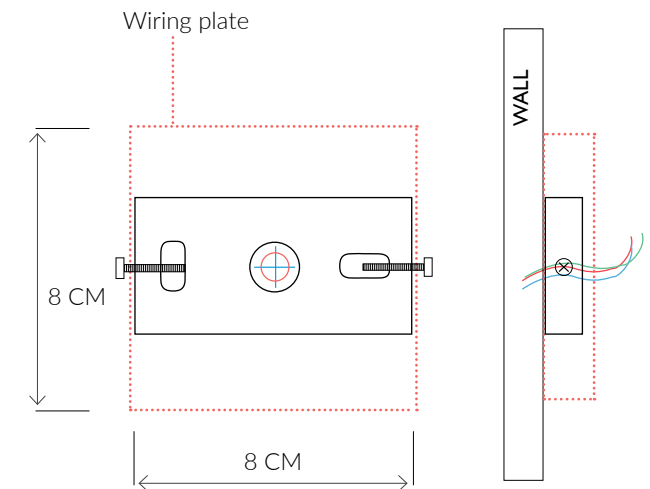

STANDARD

All lighting is made to CE standards

UL listing upon request

SHADES

Silk and Cotton shades available for this product.
Colour palettes available online.