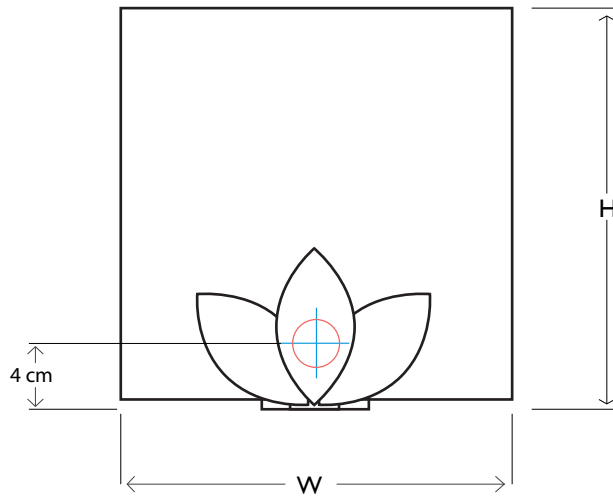

VILLAVERDE

LONDON

FOLIA CONTEMPORARY METAL WALL LIGHT III 103

Consult chart (right) for sizing

*The height of the wall light is taken from the lowest point of the fitting to the top of the shade. (Measurements includes shade)

All our product are handmade, therefore small variances may occur.

SIZES*

1 light	H 22cm	W 20cm	D 13cm	Kg 1
	H 8.6"	W 7.9"	D 5.1"	Lb 2.2

Bespoke size available

FINISHES AVAILABLE

Colour palettes available online.