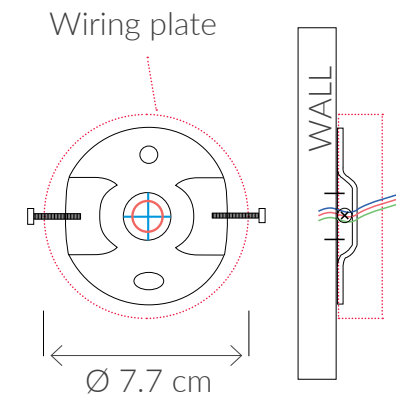

STANDARD

All lighting is made to CE standards

UL listing upon request

SHADES

Silk and Cotton shades available for this product.
Colour palettes available online.