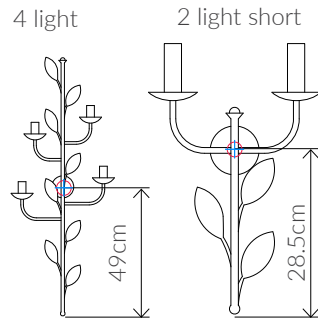

VILLAVERDE

LONDON

FOLIAGE

METAL WALL LIGHT | 0929

Consult chart (right) for sizing

*The height of the wall light is taken from the lowest point of the fitting to the top of the wall light.

All our products are handmade, therefore small variances may occur.

SIZES*

2 light shorts	H 44cm H 17.3"	W 30cm W 11.8"	D 11cm D 4.3"	Kg 0.5 Lb 1.1
2 light long	H 60cm H 23.6"	W 30cm W 11.8"	D 11cm D 4.3"	Kg 1 Lb 2.2
4 light	H 100cm H 39.4"	W 40cm W 15.7"	D 11cm D 4.3"	Kg 1.5 Lb 3.3