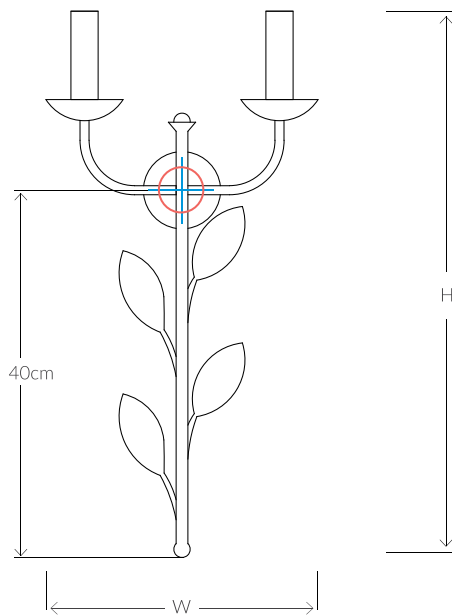

VILLAVERDE

LONDON

FOLIAGE

METAL WALL LIGHT | 0929

Consult chart (right) for sizing

*The height of the wall light is taken from the lowest point of the fitting to the top of the wall light.

All our products are handmade, therefore small variances may occur.

SIZES*

2 light shorts	H 44cm H 17.3"	W 30cm W 11.8"	D 11cm D 4.3"	Kg 0.5 Lb 1.1
2 light long	H 60cm H 23.6"	W 30cm W 11.8"	D 11cm D 4.3"	Kg 1 Lb 2.2
4 light	H 100cm H 39.4"	W 40cm W 15.7"	D 11cm D 4.3"	Kg 1.5 Lb 3.3