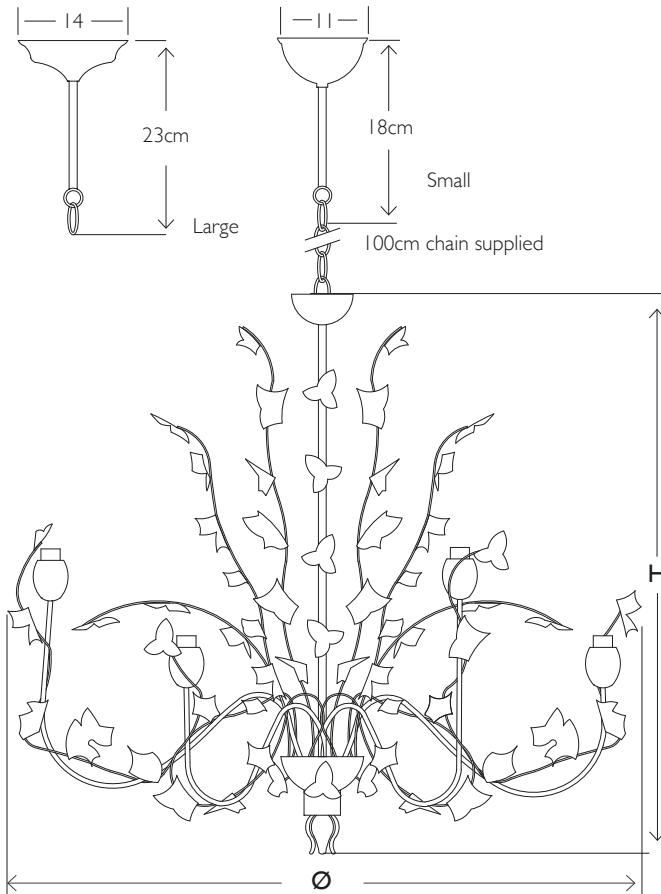

VILLAVERDE

LONDON

IVY

METAL CHANDELIER 10372

Consult chart (right) for sizing

*The product height, does not include the ceiling cup dimension.
Please refer to the diagram above for the ceiling cup dimensions.

All products are handmade, therefore variances may occur.

SIZES*

6 light	H 65cm H 25.6"	Diam 80cm Diam 31.5"	Kg 6 Lb 13.2
8 light	H 80cm H 31.5"	Diam 90cm Diam 35.4"	Kg 8 Lb 17.6

Bespoke sizes available

MATERIALS