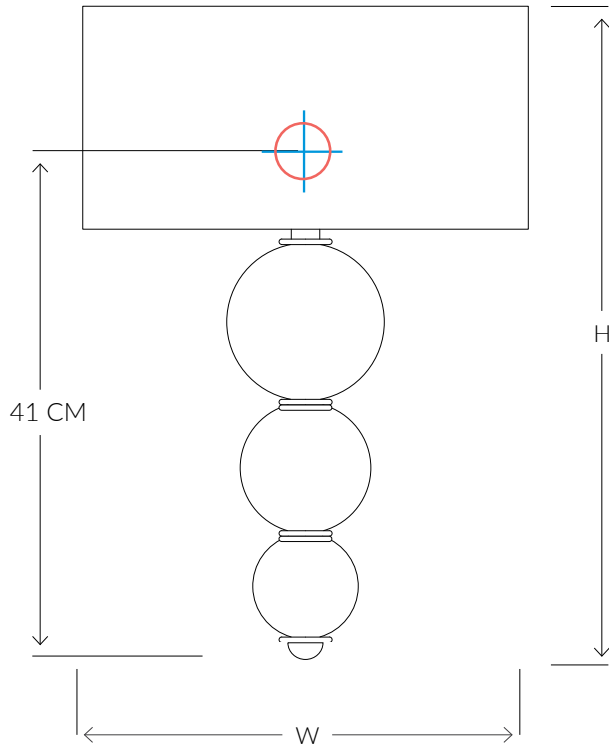

VILLAVERDE

LONDON

JOYA CLASSIC

MURANO WALL LIGHT 11041

Consult chart (right) for sizing

*The height of the wall light is taken from the lowest point of the fitting to the top of the shade.

All our product are handmade, therefore variances may occur.

info@villaverdeltd.com

SIZES*

1 light	H 50cm	W 30cm	D 14cm
	H 19.7 "	W11.8 "	D 5.5 "

Measurements include shade.

FINISHES AVAILABLE

Colour palettes available online.

INSTALLATION

Fixture requires on site assembly by a qualified electrician.