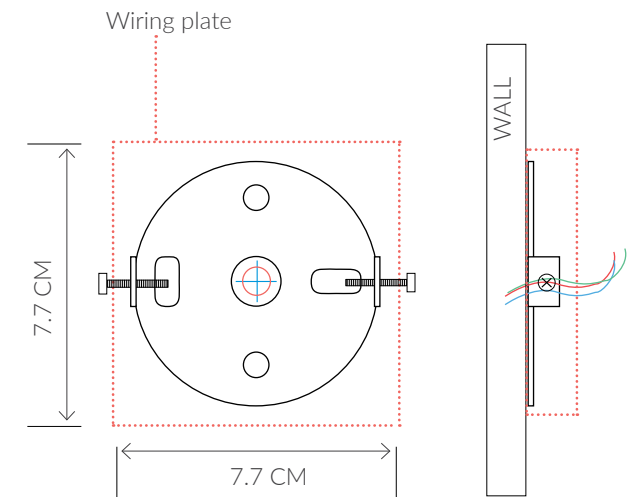

STANDARD

All lighting is made to CE standards

UL listing upon request

SHADES

Silk and Cotton shades available for this product.
Colour palettes available online.

www.villaverde.london