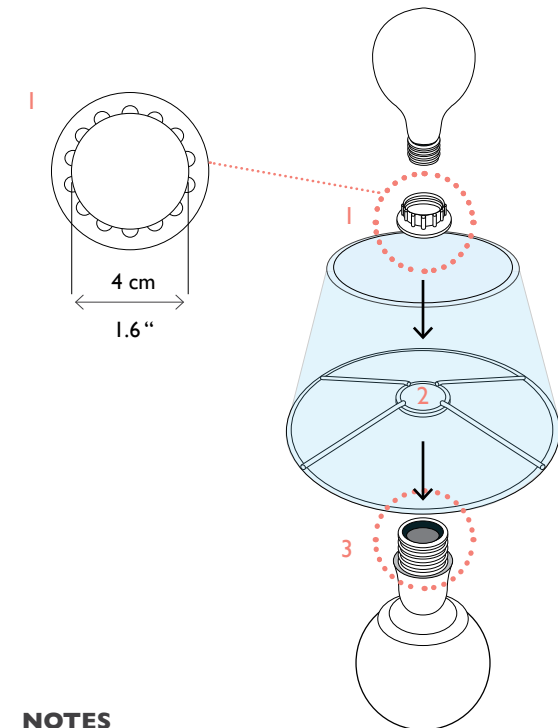

STANDARD

All lighting is made to CE standards
UL listing upon request

NOTES

SHADES

Silk and Cotton shades available for this product.
Colour palettes available online.

Consult chart (right) for sizing

Consult chart (right) for sizing

*The Height of the Table lamp is taken from the lowest point of the products to the light fitting. (Shades excluded)

All our product are handmade, therefore small variances may occur in size and colour.