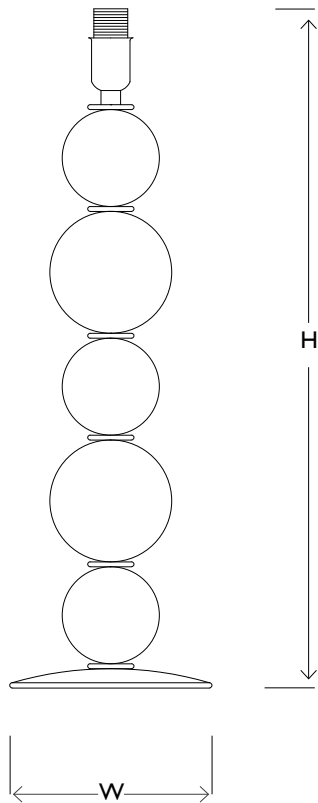

VILLAVERDE

LONDON

JOYA TALL

MURANO TABLE LAMP 10872

BESPOKE SIZES AVAILABLE*

SIZES*

l light	H 67cm	W 20cm
	H 26.4"	W 7.9"

Measurements exclude shade

FINISHES AVAILABLE

Colour palettes available online.

ELECTRICALS

Lightbulbs are not supplied

UK
220V E27 Candle bulb, 25W / 40W max
USA
120V E26 Candle bulb 40W max