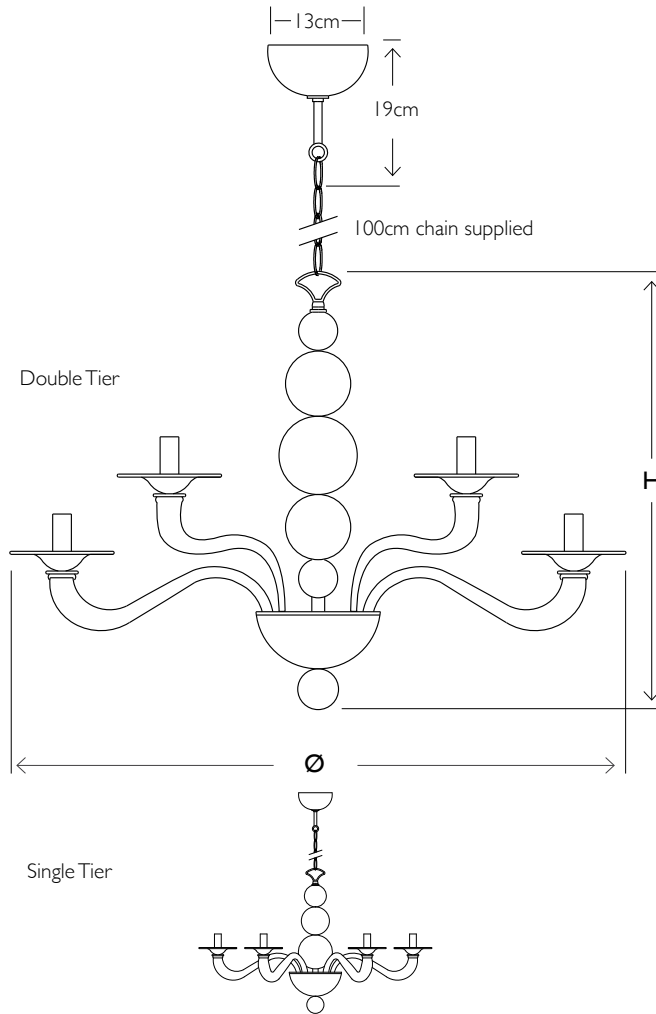

## JOYA MURANO CHANDELIER 10839

Consult chart (right) for sizing

\*The product height, does not include the ceiling cup dimension.  
Please refer to the diagram above for the ceiling cup dimensions.

All products are handmade, therefore variances may occur.

### SIZES\*

5 light	H 48cm H 18.9 "	Ø 85cm Ø 33.5 "	Kg 7 Lb 15.4
6 light	H 48cm H 18.9 "	Ø 85cm Ø 33.5 "	Kg 8 Lb 17.6
8 light	H 60cm H 23.6 "	Ø 94cm Ø 37 "	Kg 9 Lb 19.8
10 light	H 66cm H 26 "	Ø 114cm Ø 44.9 "	Kg 10 Lb 22
12 light	H 66cm H 26 "	Ø 114cm Ø 44.9 "	Kg 11 Lb 24.3
8+4 light	H 66cm H 26 "	Ø 94cm Ø 37 "	Kg 11 Lb 24.3
10+5 light	H 74cm H 29.1 "	Ø 114cm Ø 44.9 "	Kg 13 Lb 28.7
12+6 light	H 74cm H 29.1 "	Ø 114cm Ø 44.9 "	Kg 18 Lb 39.7