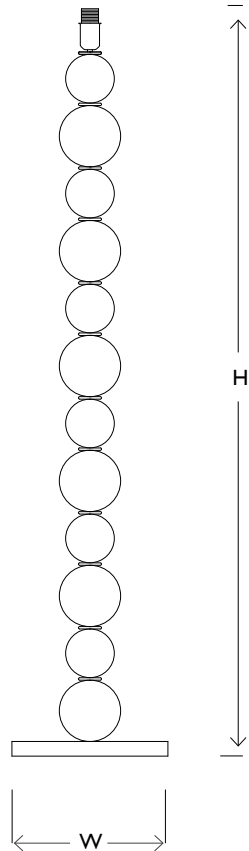

# VILLAVERDE

LONDON

## JOYA

MURANO FLOOR LAMP 10826

Consult chart (right) for sizing

Consult chart (right) for sizing

\*The Height of the floor lamp is taken from the lowest point of the products to the light fitting. (Shades excluded)

### BESPOKE SIZES AVAILAIBLE\*

#### SIZES\*

I light	H 150cm	W 32cm
	H 59.1"	W 12.6"

Measurements exclude shade