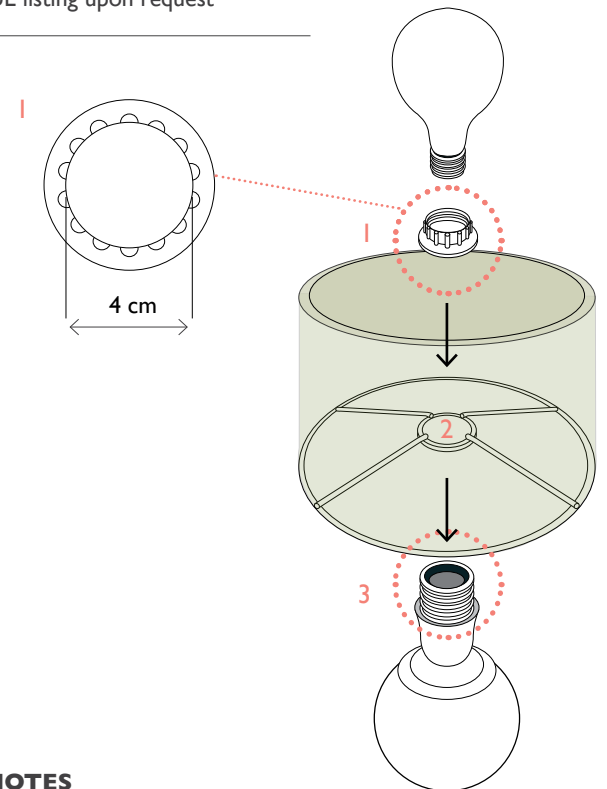

STANDARD

All lighting is made to CE standards
UL listing upon request

NOTES

SHADES

Silk and Cotton shades available for this product.
Colour palettes available online.