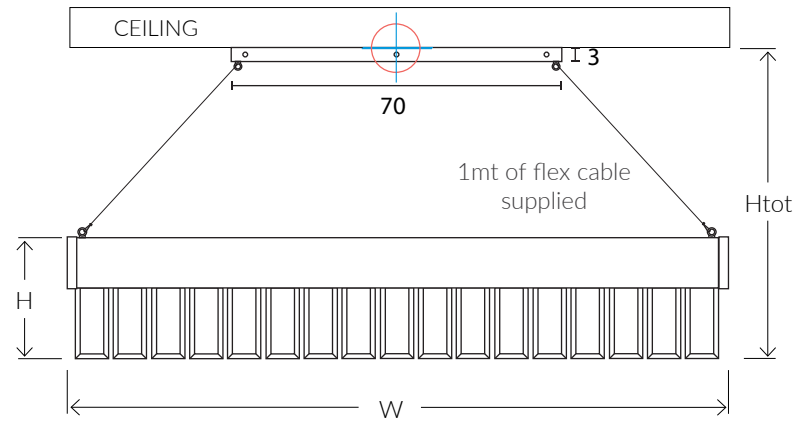

STANDARD

All lighting is made to CE standards

UL listing upon request

SIZES*

20 light	H 25cm	Htot 65cm	W 140cm	D 50cm	Kg 80
	H 9.8"	Htot 25.6"	W 55.1"	D 19.7"	Lb 176.4

Bespoke sizes available

Consult chart (right) for sizing

* The height of the ceiling light is taken from the lowest point of the product to the ceiling fitting.

All our products are handmade, therefore variances may occur.