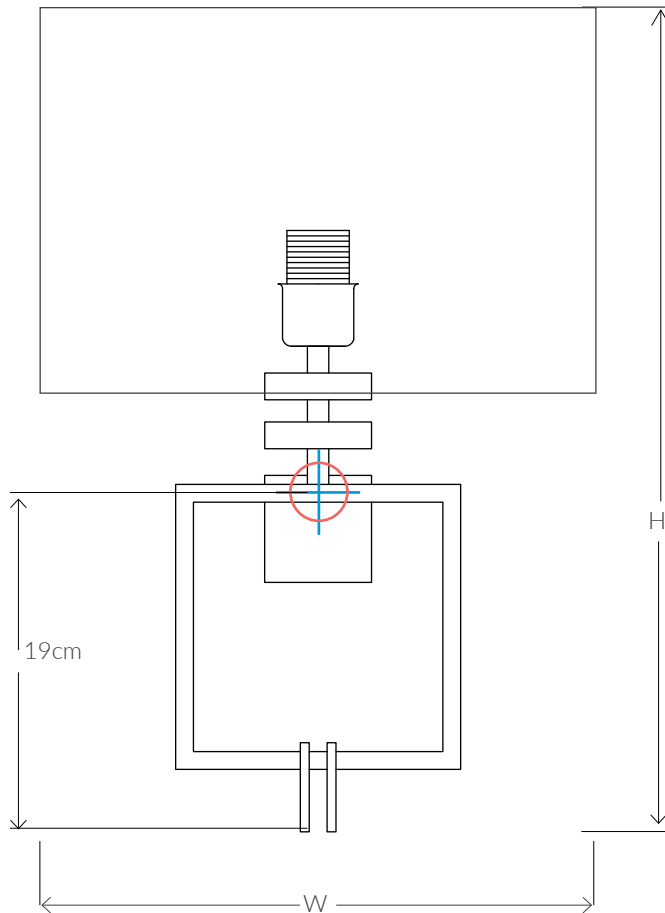

VILLAVERDE

LONDON

MADISON

METAL WALL LIGHT | I1018

Consult chart (right) for sizing

*The height of the wall light is taken from the lowest point of the fitting to the top of the shade. (Measurements includes shade)

All our product are handmade, therefore small variances may occur.

SIZES*

1 light	H 46cm H 18.1"	W 30cm W 11.8"	D 13cm D 5.1"	Kg 1 Lb 2.2
Half shade	H 20cm H 7.9"	W 30cm W 11.8"	D 10cm D 1.5"	

FINISHES AVAILABLE