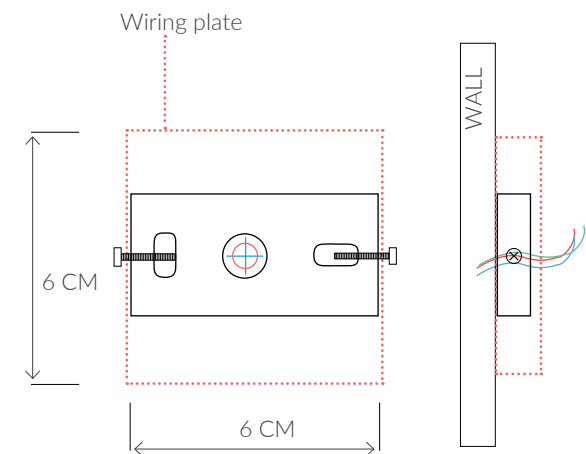

STANDARD

All lighting is made to CE standards

UL listing upon request

SHADES

Silk and Cotton shades available for this product.
Colour palettes available online.