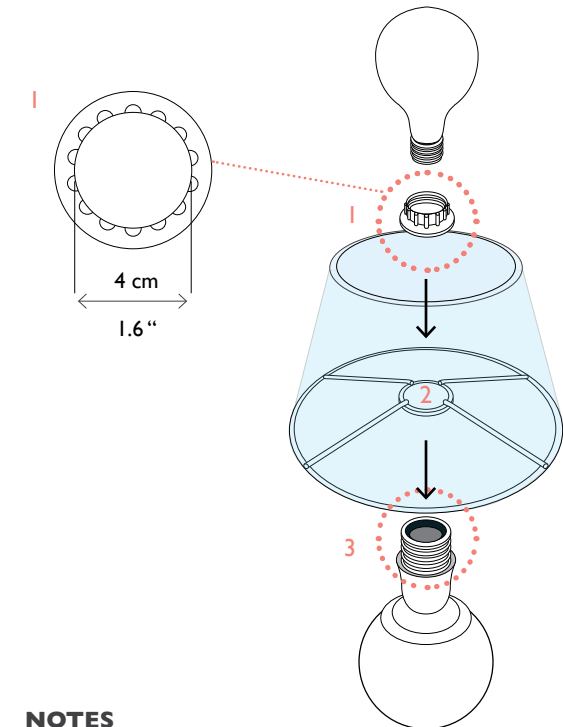

NOTES

SHADES

Silk and Cotton shades available for this product.
Colour palettes available online.