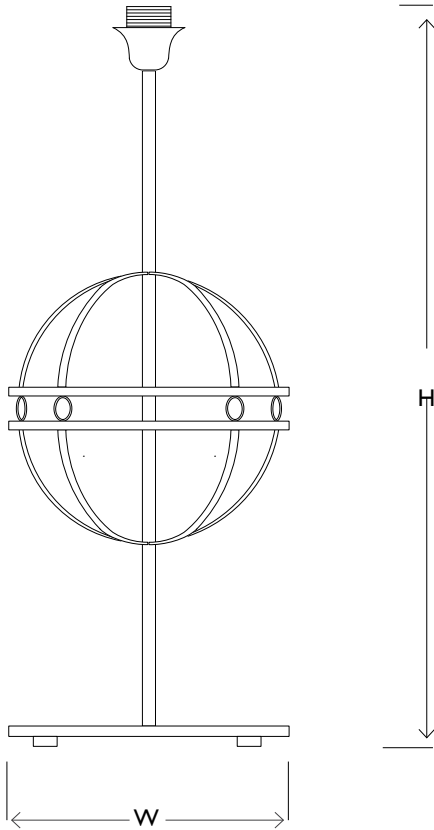

# VILLAVERDE

LONDON

MONDO

METAL TABLE LAMP | I 035

Consult chart (right) for sizing

Consult chart (right) for sizing

\*The Height of the Table lamp is taken from the lowest point of the products to the light fitting. (Shades excluded)

## BESPOKE SIZES AVAILAIBLE\*

SIZES\*

I light	H 60cm	W 20cm
	H 23.6"	W 7.9"

Measurements exclude shade