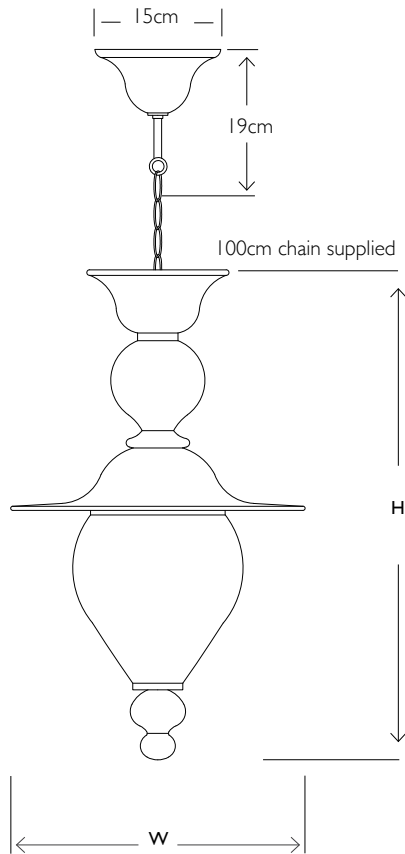

VILLAVERDE LONDON

ORIENTE OVAL MURANO LANTERN 10911

Consult chart (right) for sizing

*The height of the ceiling light is taken from the lowest point of the fitting to where the chain starts. An allowance of approximately 18cm or 7" should be added to the height of such ceiling lights to allow for a minimal length of chain and the ceiling rose.

All our product are handmade, therefore variances may occur in size and colour.

SIZES* Bespoke sizes available

| | | | |
|---------|-------------------|-----------------|-----------------|
| 1 light | H 51cm H 20.1" | W 28cm W 11" | Kg 4 Lb 8.8 |
| 1 light | H 54cm H 21.3" | W 38cm W 15" | Kg 6 Lb 13.2 |