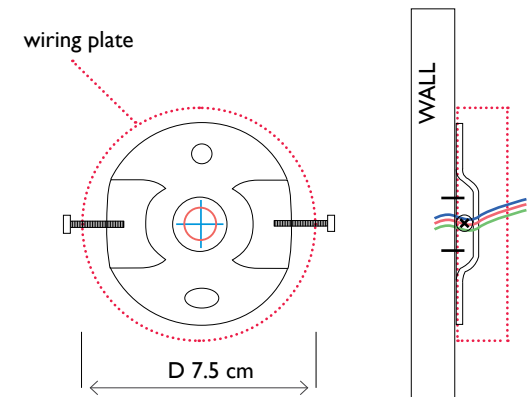

STANDARD

All lighting is made to CE standards
UL listing upon request