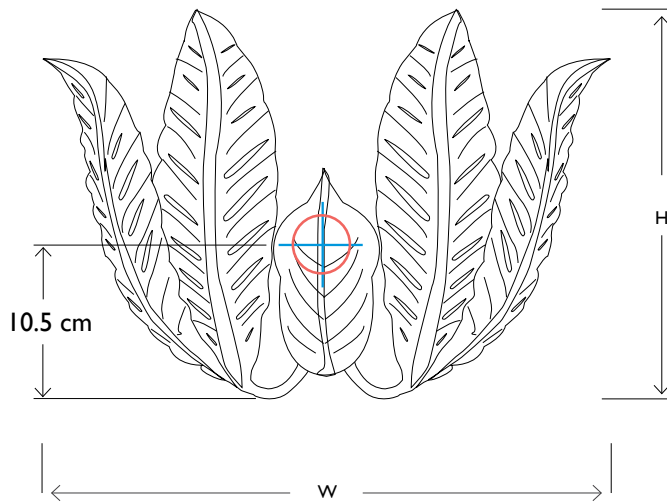

VILLAVERDE LONDON

PALMA METAL WALL LIGHT | I 020

SIZES*

2 light	H 25cm H 9.8 "	W 35cm W 13.8 "	D20 D 7.9 "	Kg 1 Lb 2.2
---------	-------------------	--------------------	----------------	----------------

Bespoke size available

Consult chart (right) for sizing

*The height of the wall light is taken from the lowest point of the fitting to the top of the wall light. (Shade excluded)

All our product are handmade, therefore small variances may occur.