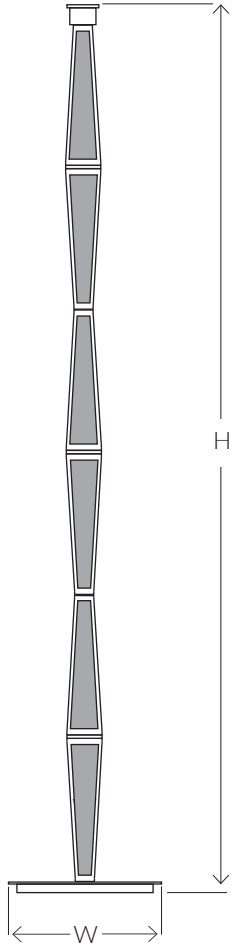

VILLAVERDE

LONDON

PIRAMIDE

METAL TABLE LAMP 11134

SIZES*

1 light	H 140cm	W 28cm	D 28cm	Kg 13,5
	H 55.1 "	W 11"	D 11"	Lbs 29.7

Consult chart (right) for sizing

*The Height of the floor lamp is taken from the lowest point of the product to the light fitting. (Shade excluded)

UK

220V E27 Globe/ Candle bulb
40W max per bulb (Standard) - 6W LED per bulb

USA

120V E26 Globe/ Canlde bulb
40W max per bulb (Standard) - 6W LED per bulb

STANDARD

All lighting is made to CE standards

UL listing upon request