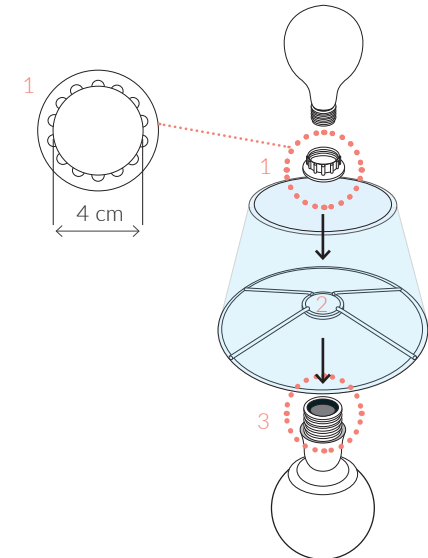

VILLAVERDE

LONDON

PIRAMIDE

METAL TABLE LAMP 11134

SIZES*

1 light	H 140cm	W 28cm	D 28cm	Kg 13,5
	H 55.1 "	W 11"	D 11"	Lbs 29.7

Consult chart (right) for sizing

*The Height of the floor lamp is taken from the lowest point of the product to the light fitting. (Shade excluded)

UK

220V E27 Globe/ Candle bulb
40W max per bulb (Standard) - 6W LED per bulb

USA

120V E26 Globe/ Canlde bulb
40W max per bulb (Standard) - 6W LED per bulb

STANDARD

All lighting is made to CE standards

UL listing upon request