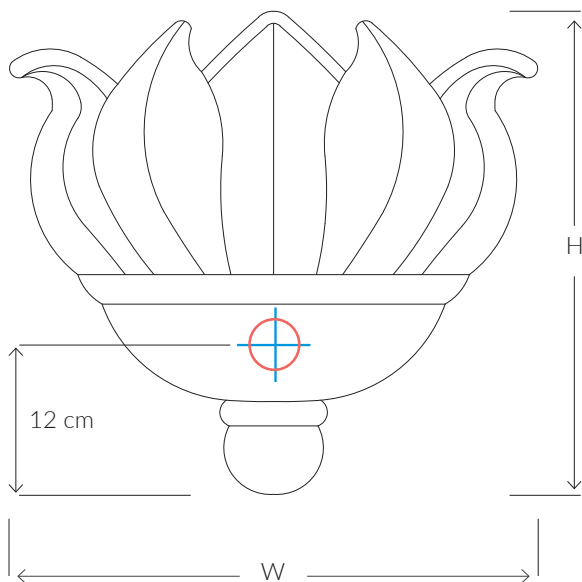

USA

120V E12 Candle bulb

40W max per bulb (Standard) - 6W LED per bulb

USA Regulations may affect the Design.

STANDARD

All lighting is made to CE standards

UL listing upon request

Consult chart (right) for sizing

*The height of the wall light is taken from the lowest point of the fitting to the top of the wall light.

All our product are handmade, therefore small variances may occur.

SIZES*

2 light	H 22cm H 8.7"	W 35cm W 13.8"	D 22cm D 8.7"
5 light	H 26cm H 10.2"	W 52cm W 20.5"	D 27cm D 10.6"

Bespoke size available