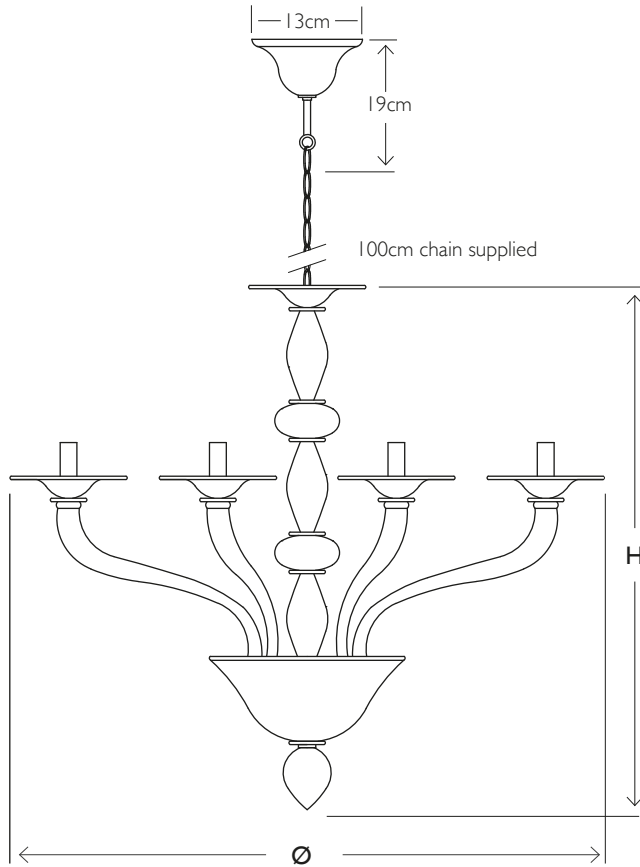

VILLAVERDE

LONDON

TIFFANY

MURANO CHANDELIER 10668

Consult chart (right) for sizing

*The product height, does not include the ceiling cup dimension.
Please refer to the diagram above for the ceiling cup dimensions.

All products are handmade, therefore variances may occur.

SIZES*

5 light	H 74cm H 29.1"	Diam 84cm Diam 33.1"	Kg 6 Lb 13.2
6 light	H 74cm H 29.1"	Diam 84cm Diam 33.1"	Kg 6 Lb 13.2
8 light	H 82cm H 32.3"	Diam 88cm Diam 33.1"	Kg 8 Lb 17.6
10 light	H 82cm H 32.3"	Diam 100cm Diam 39.4"	Kg 9 Lb 19.9
12 light	H 82cm H 32.3"	Diam 100cm Diam 39.4"	Kg 10 Lb 22